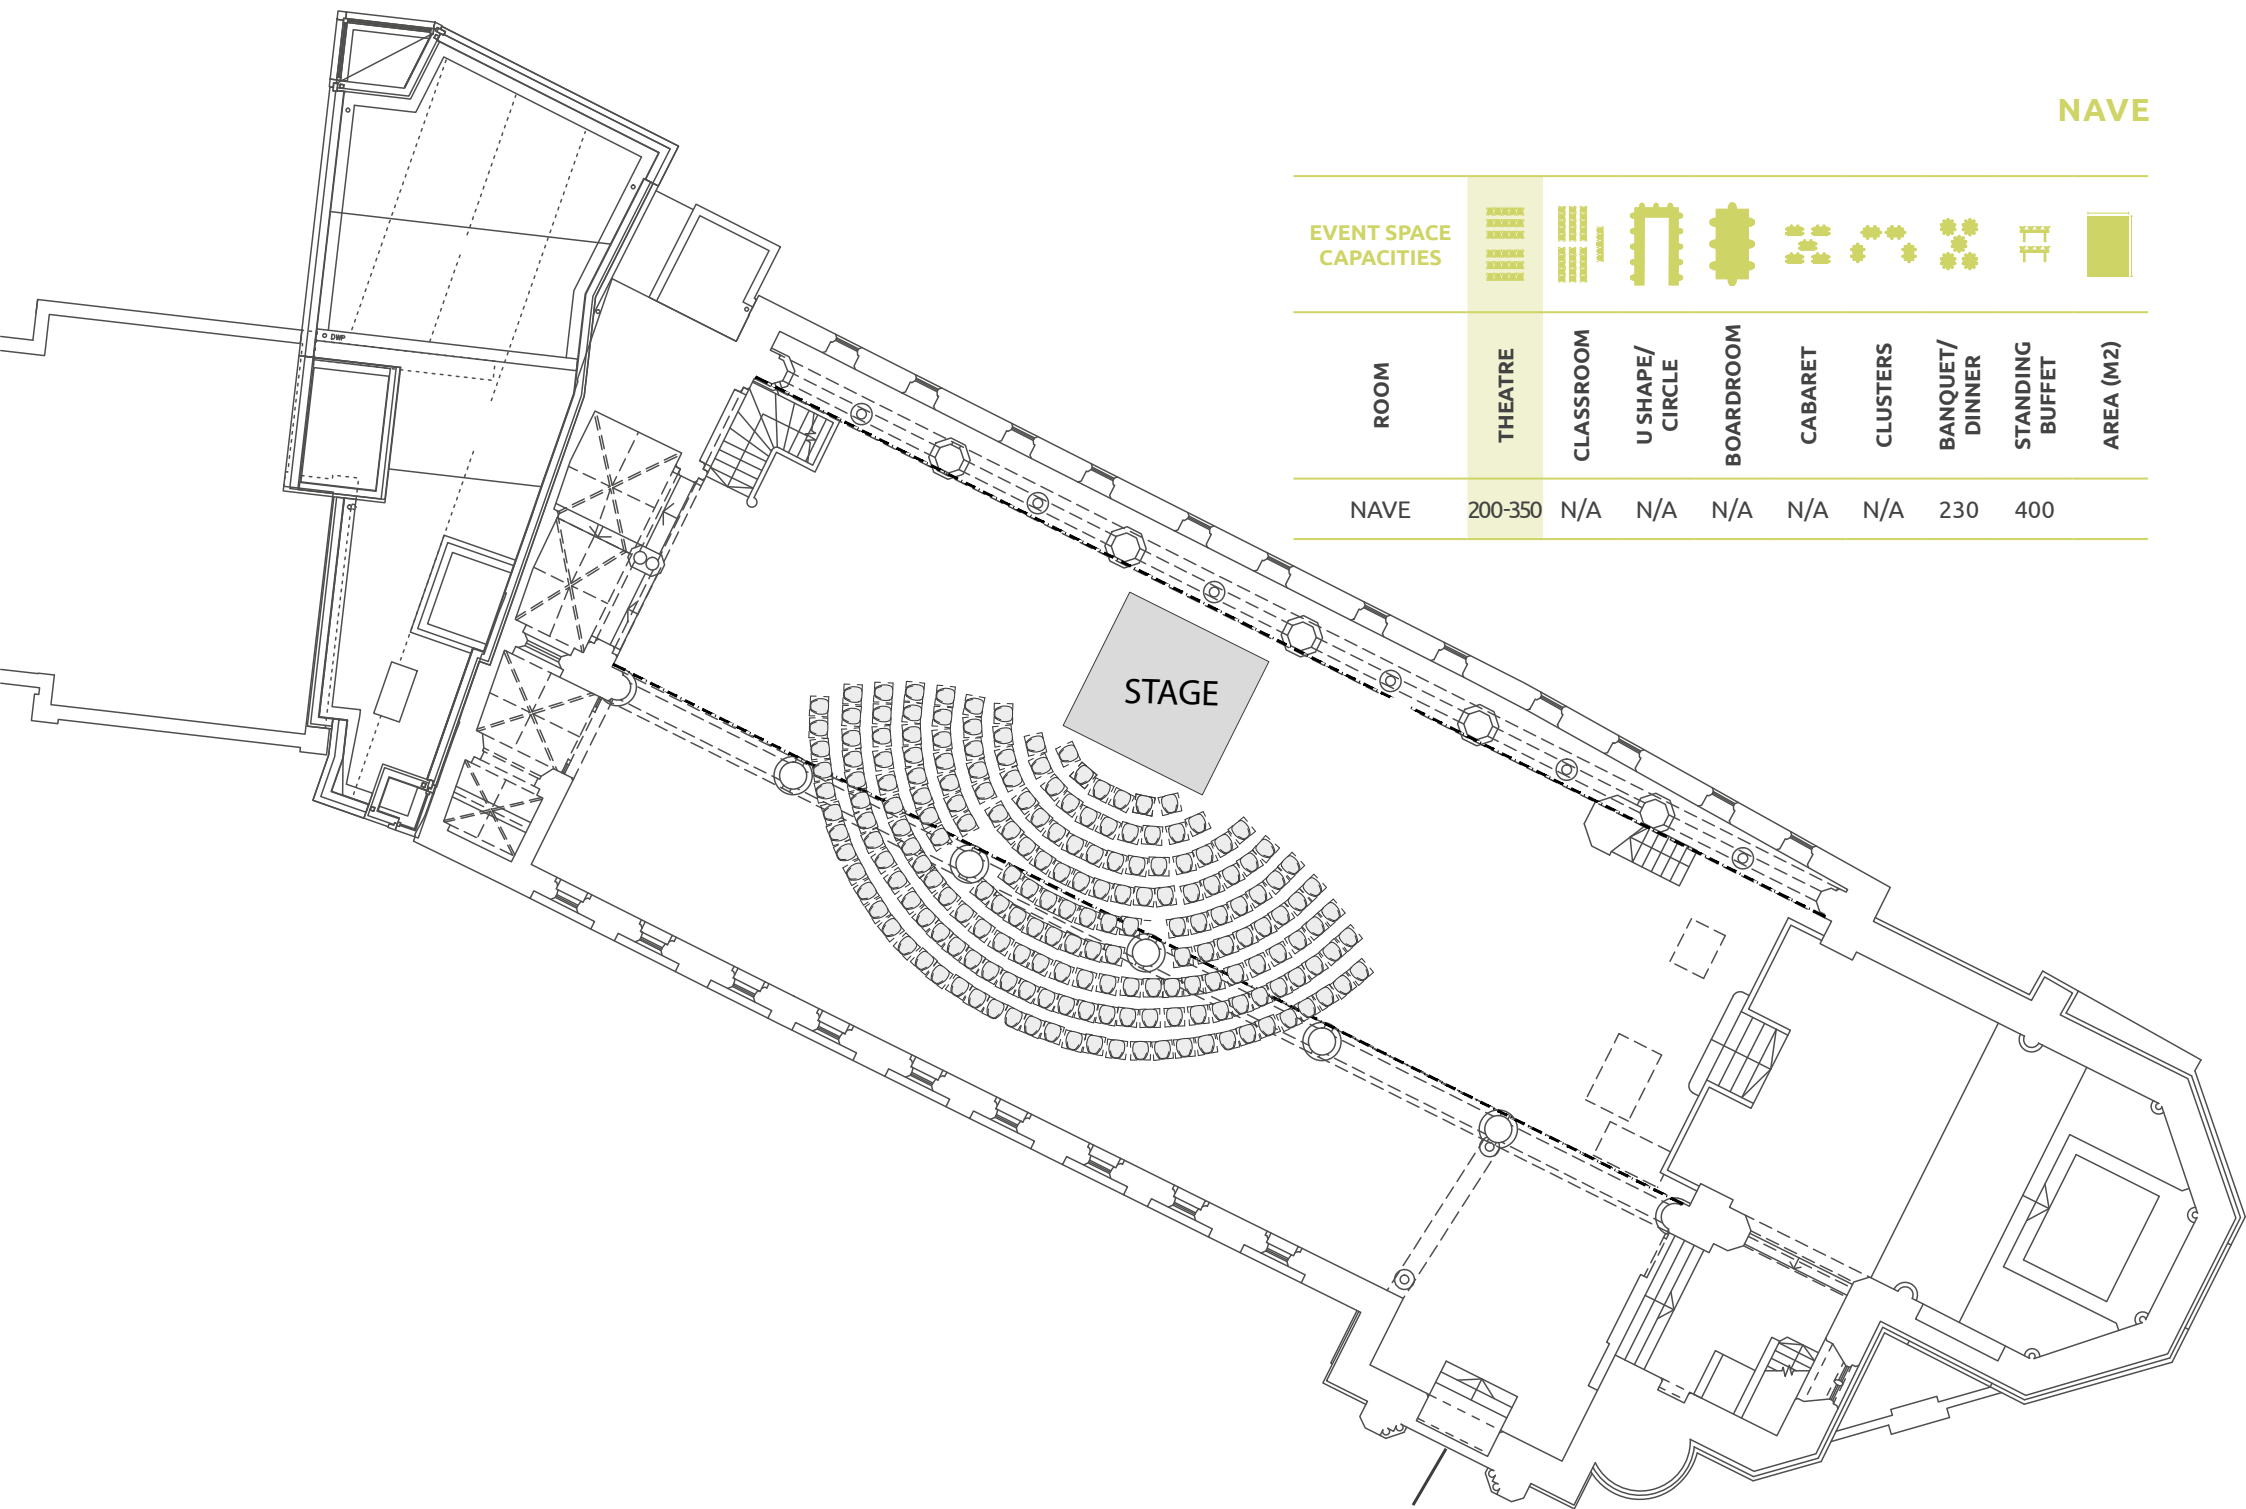

NAVE

EVENT SPACE CAPACITIES

ROOM	THEATRE	CLASSROOM	U SHAPE/ CIRCLE	BOARDROOM	CABARET	CLUSTERS	BANQUET/ DINNER	STANDING BUFFET	AREA (M2)
NAVE	200-350	N/A	N/A	N/A	N/A	N/A	230	400	

LOAD IN

NAVE

EVENT SPACE CAPACITIES	THEATRE	CLASSROOM	U SHAPE/ CIRCLE	BOARDROOM	CABARET	CLUSTERS	BANQUET/ DINNER	STANDING BUFFET	AREA (M2)
        	200-350	N/A	N/A	N/A	N/A	N/A	230	400	

LOAD IN

NAVE

EVENT SPACE CAPACITIES	THEATRE	CLASSROOM	U SHAPE/ CIRCLE	BOARDROOM	CABARET	CLUSTERS	BANQUET/ DINNER	STANDING BUFFET	AREA (M2)
NAVE	200-350	N/A	N/A	N/A	N/A	N/A	230	400	

STAGE

LOAD IN

NAVE

EVENT SPACE CAPACITIES

ROOM	THEATRE	CLASSROOM	U SHAPE/ CIRCLE	BOARDROOM	CABARET	CLUSTERS	BANQUET/ DINNER	STANDING BUFFET	AREA (M2)
NAVE	200-350	N/A	N/A	N/A	N/A	N/A	230	400	

LOAD IN