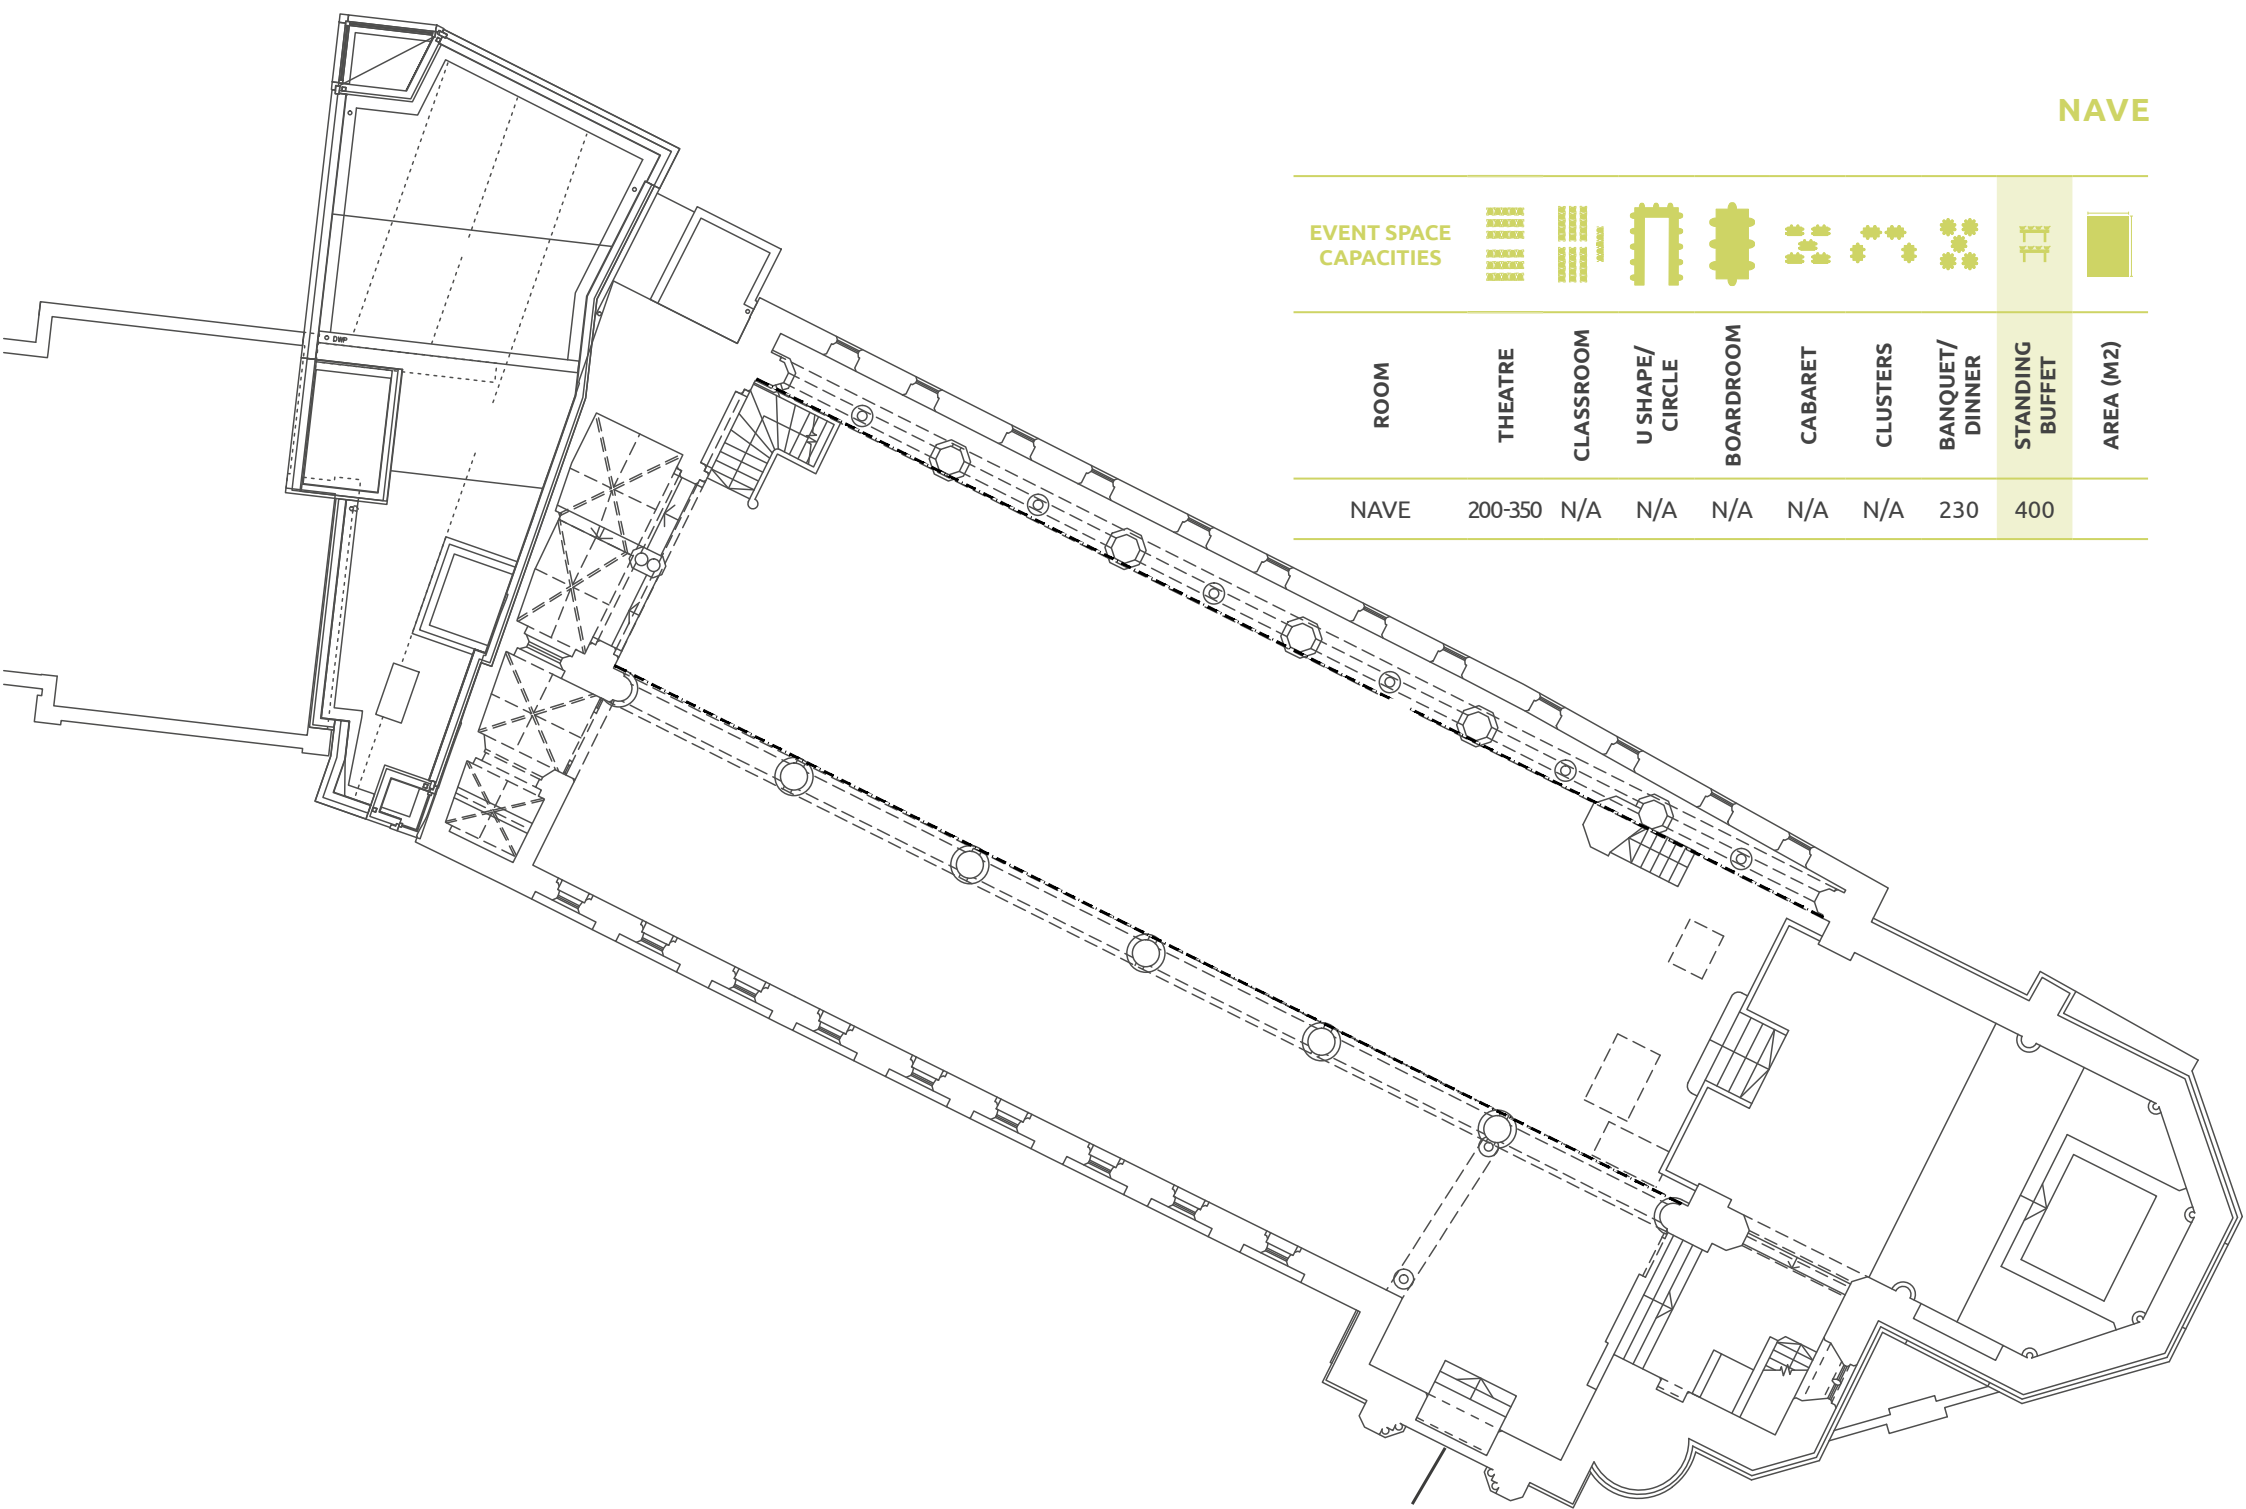

NAVE

EVENT SPACE CAPACITIES

ROOM	THEATRE	CLASSROOM	U SHAPE/ CIRCLE	BOARDROOM	CABARET	CLUSTERS	BANQUET/ DINNER	STANDING BUFFET	AREA (M2)
NAVE	200-350	N/A	N/A	N/A	N/A	N/A	230	400	

LOAD IN

NAVE

EVENT SPACE CAPACITIES	THEATRE	CLASSROOM	U SHAPE/ CIRCLE	BOARDROOM	CABARET	CLUSTERS	BANQUET/ DINNER	STANDING BUFFET	AREA (M2)
        	200-350	N/A	N/A	N/A	N/A	N/A	230	400	

LOAD IN

NAVE

EVENT SPACE CAPACITIES	THEATRE	CLASSROOM	U SHAPE/ CIRCLE	BOARDROOM	CABARET	CLUSTERS	BANQUET/ DINNER	STANDING BUFFET	AREA (M2)
NAVE	200-350	N/A	N/A	N/A	N/A	N/A	230	400	

STAGE

LOAD IN

NAVE

EVENT SPACE CAPACITIES

ROOM	THEATRE	CLASSROOM	U SHAPE/ CIRCLE	BOARDROOM	CABARET	CLUSTERS	BANQUET/ DINNER	STANDING BUFFET	AREA (M2)
NAVE	200-350	N/A	N/A	N/A	N/A	N/A	230	400	

LOAD IN