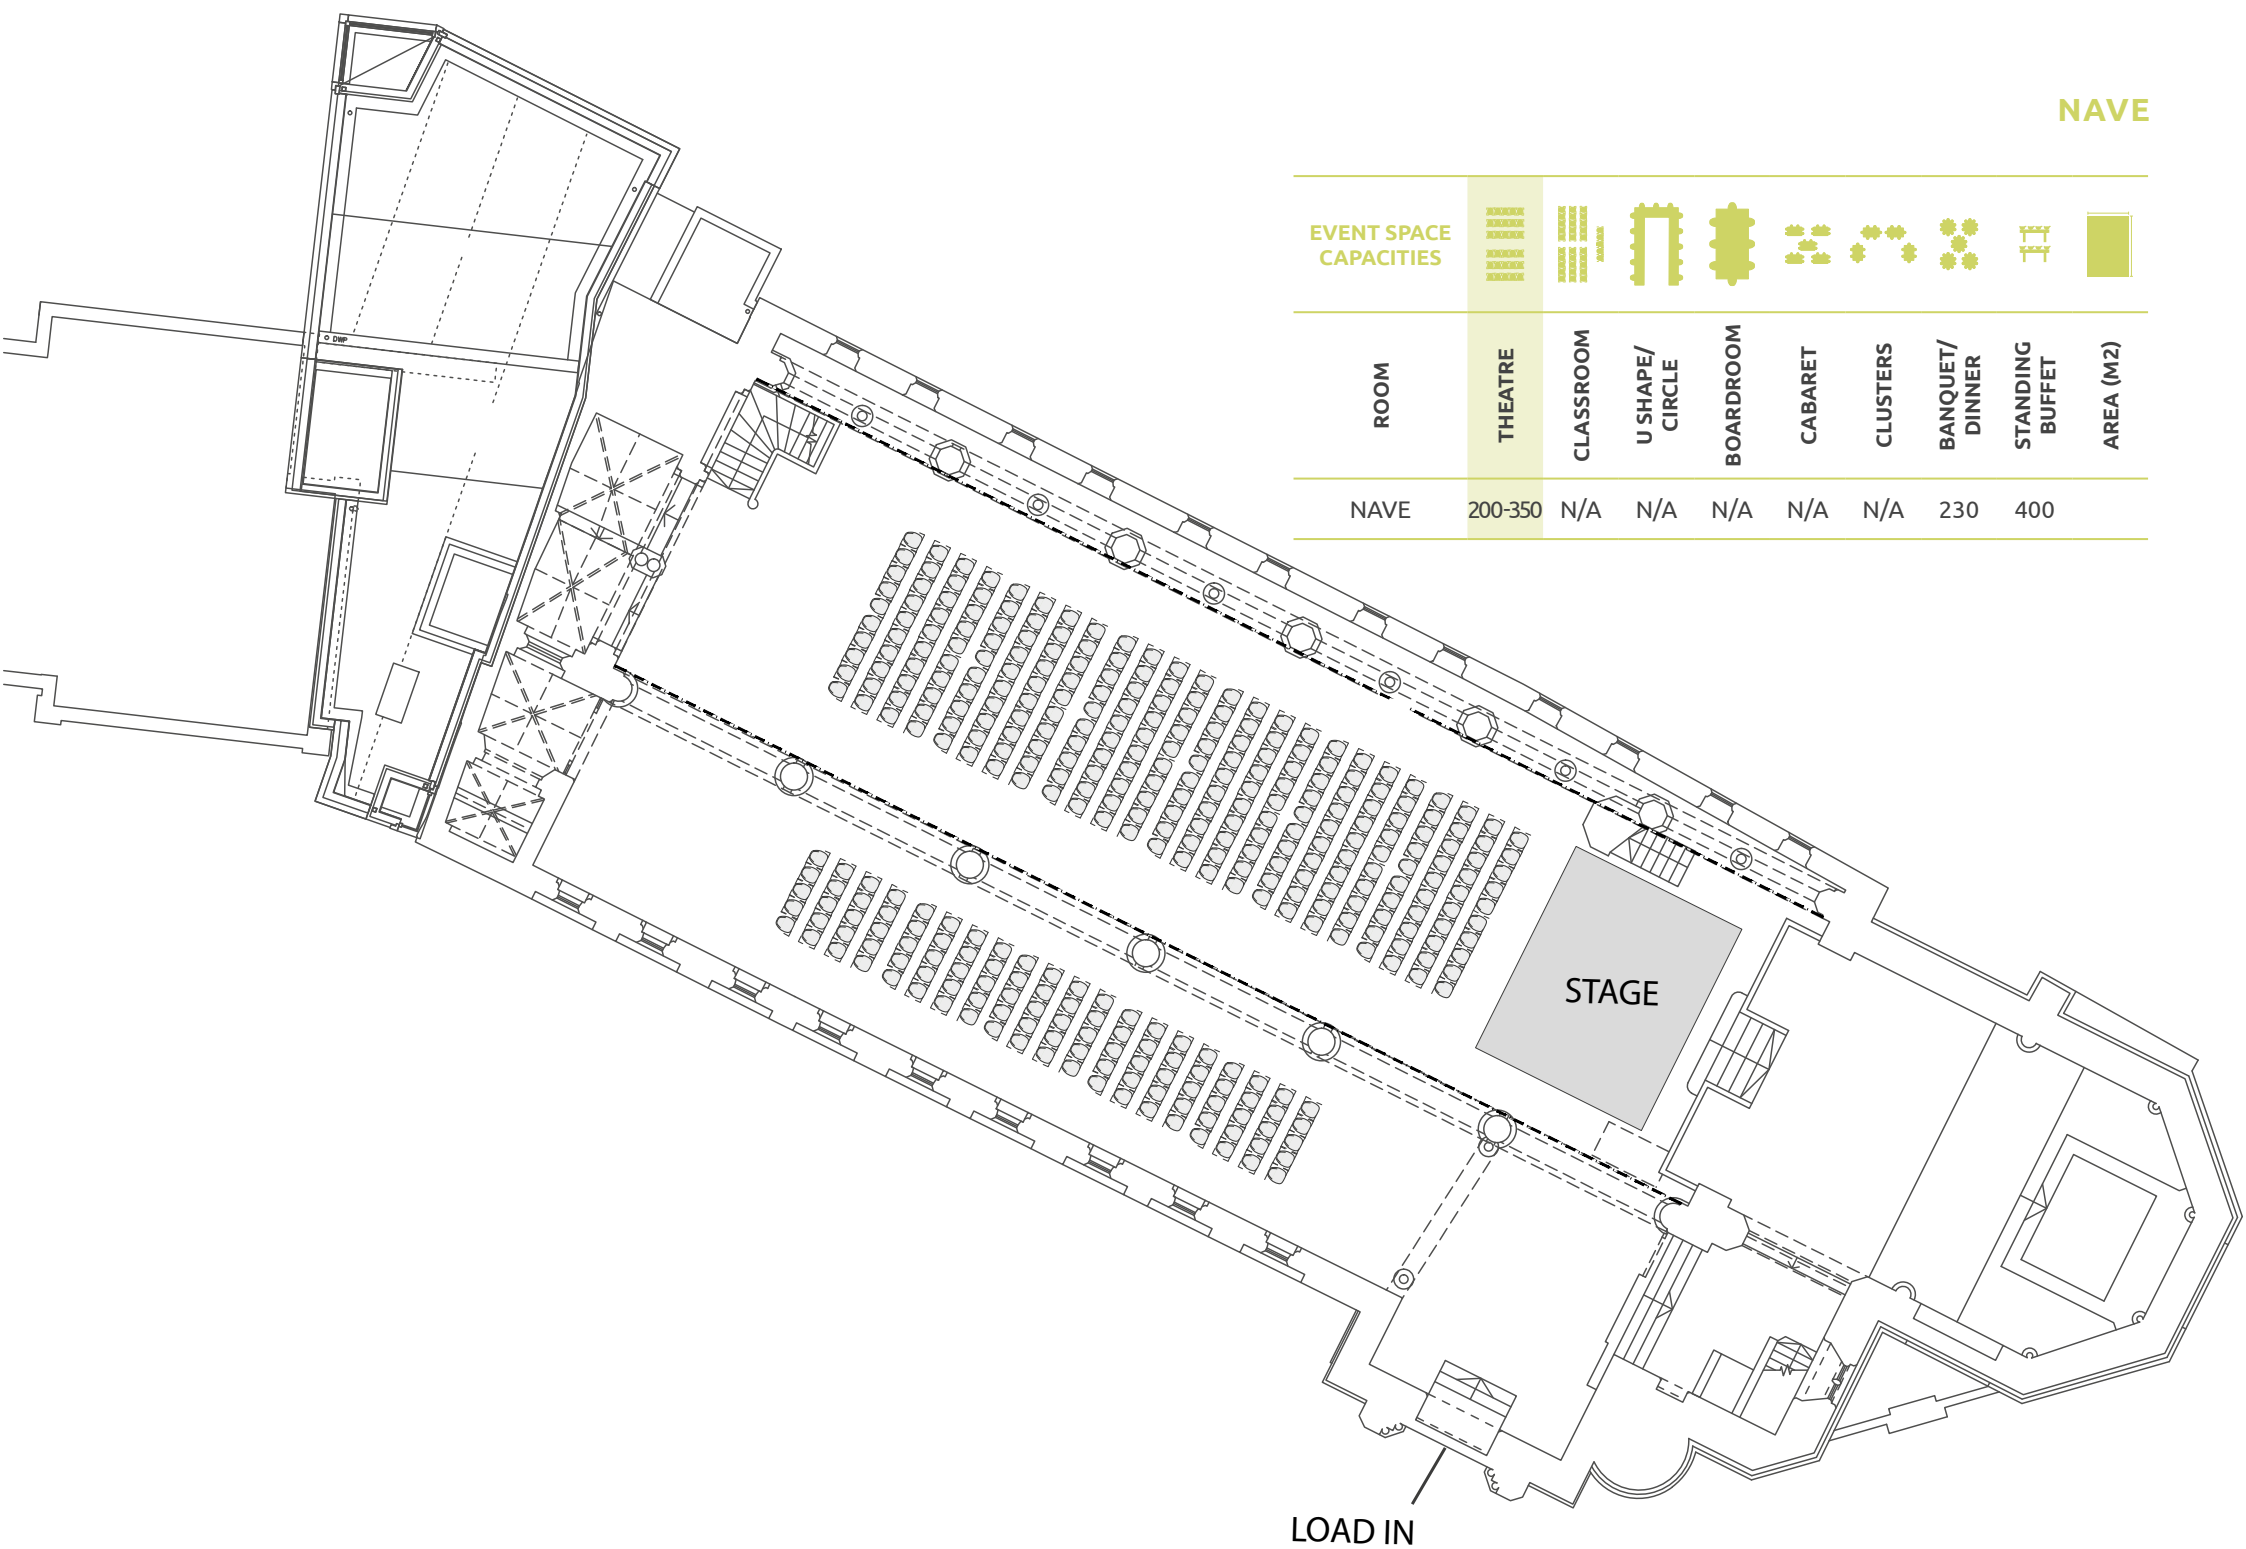

NAVE

EVENT SPACE CAPACITIES

ROOM	THEATRE	CLASSROOM	U SHAPE/ CIRCLE	BOARDROOM	CABARET	CLUSTERS	BANQUET/ DINNER	STANDING BUFFET	AREA (M2)
NAVE	200-350	N/A	N/A	N/A	N/A	N/A	230	400	

LOAD IN

NAVE

EVENT SPACE CAPACITIES	THEATRE	CLASSROOM	U SHAPE/ CIRCLE	BOARDROOM	CABARET	CLUSTERS	BANQUET/ DINNER	STANDING BUFFET	AREA (M2)
        	200-350	N/A	N/A	N/A	N/A	N/A	230	400	

LOAD IN

NAVE

EVENT SPACE CAPACITIES	THEATRE	CLASSROOM	U SHAPE/ CIRCLE	BOARDROOM	CABARET	CLUSTERS	BANQUET/ DINNER	STANDING BUFFET	AREA (M2)
NAVE	200-350	N/A	N/A	N/A	N/A	N/A	230	400	

STAGE

LOAD IN

NAVE

EVENT SPACE CAPACITIES

ROOM	THEATRE	CLASSROOM	U SHAPE/ CIRCLE	BOARDROOM	CABARET	CLUSTERS	BANQUET/ DINNER	STANDING BUFFET	AREA (M2)
NAVE	200-350	N/A	N/A	N/A	N/A	N/A	230	400	

LOAD IN