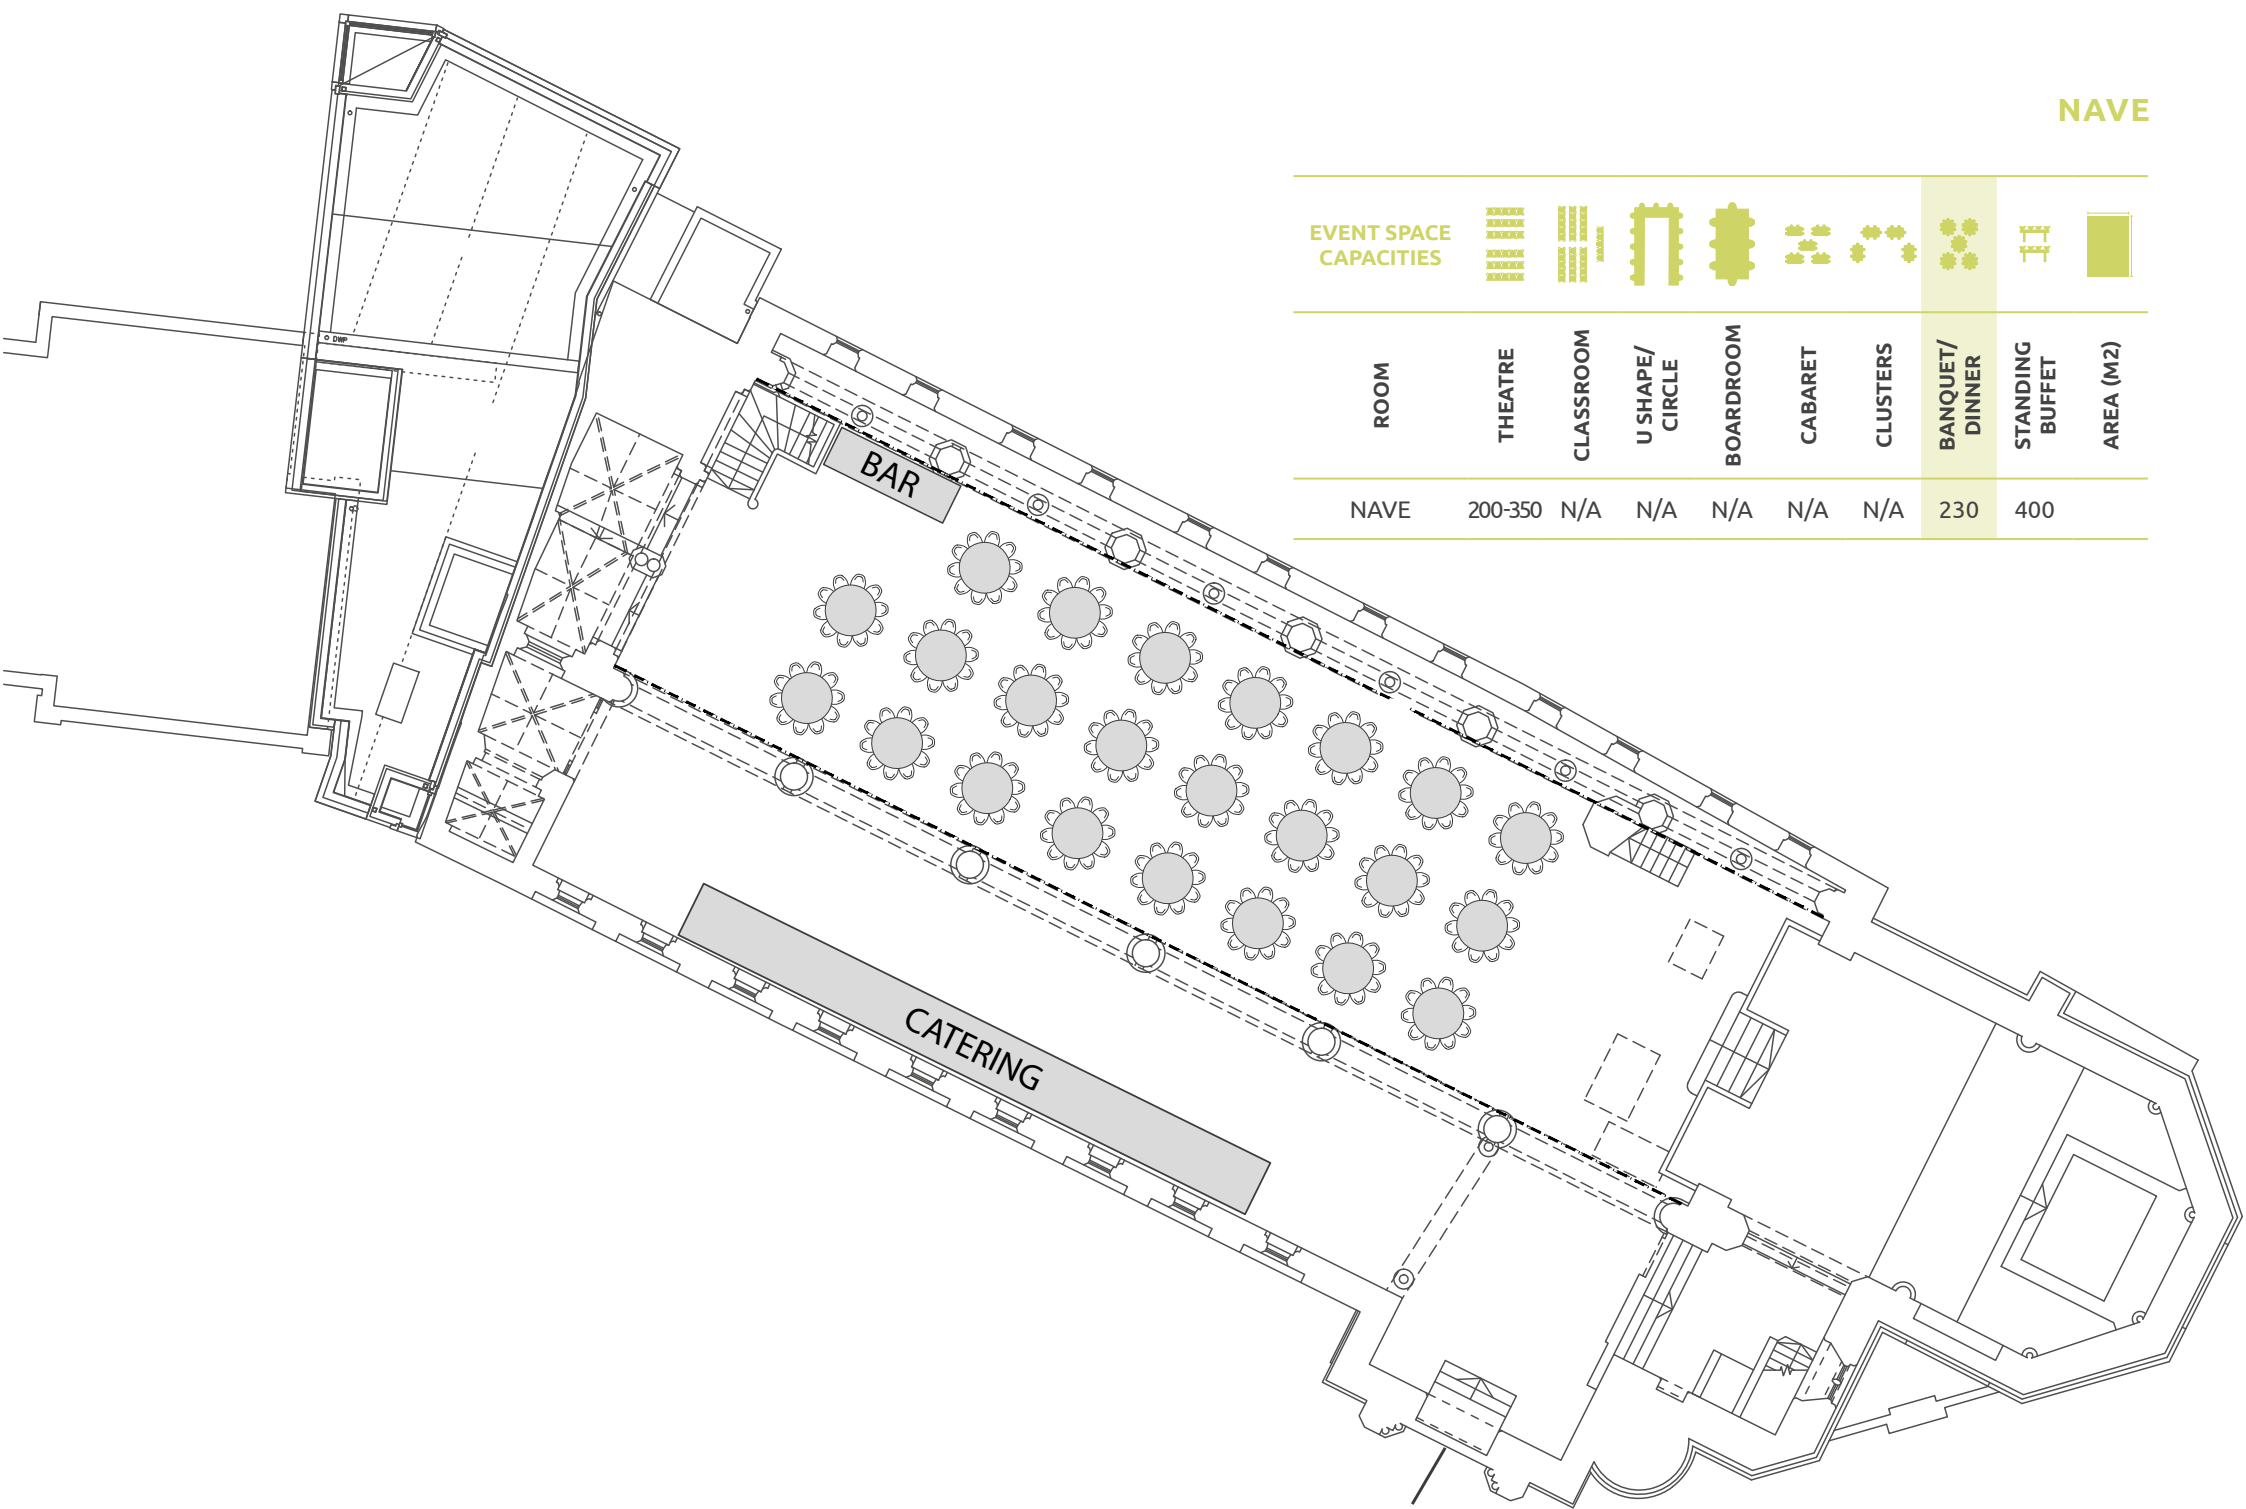

NAVE

EVENT SPACE CAPACITIES

ROOM	THEATRE	CLASSROOM	U SHAPE/ CIRCLE	BOARDROOM	CABARET	CLUSTERS	BANQUET/ DINNER	STANDING BUFFET	AREA (M2)
NAVE	200-350	N/A	N/A	N/A	N/A	N/A	230	400	

LOAD IN

NAVE

EVENT SPACE CAPACITIES	THEATRE	CLASSROOM	U SHAPE/ CIRCLE	BOARDROOM	CABARET	CLUSTERS	BANQUET/ DINNER	STANDING BUFFET	AREA (M2)
        	200-350	N/A	N/A	N/A	N/A	N/A	230	400	

LOAD IN

NAVE

EVENT SPACE CAPACITIES	THEATRE	CLASSROOM	U SHAPE/ CIRCLE	BOARDROOM	CABARET	CLUSTERS	BANQUET/ DINNER	STANDING BUFFET	AREA (M2)
NAVE	200-350	N/A	N/A	N/A	N/A	N/A	230	400	

STAGE

LOAD IN

NAVE

EVENT SPACE CAPACITIES

ROOM	THEATRE	CLASSROOM	U SHAPE/ CIRCLE	BOARDROOM	CABARET	CLUSTERS	BANQUET/ DINNER	STANDING BUFFET	AREA (M2)
NAVE	200-350	N/A	N/A	N/A	N/A	N/A	230	400	

LOAD IN