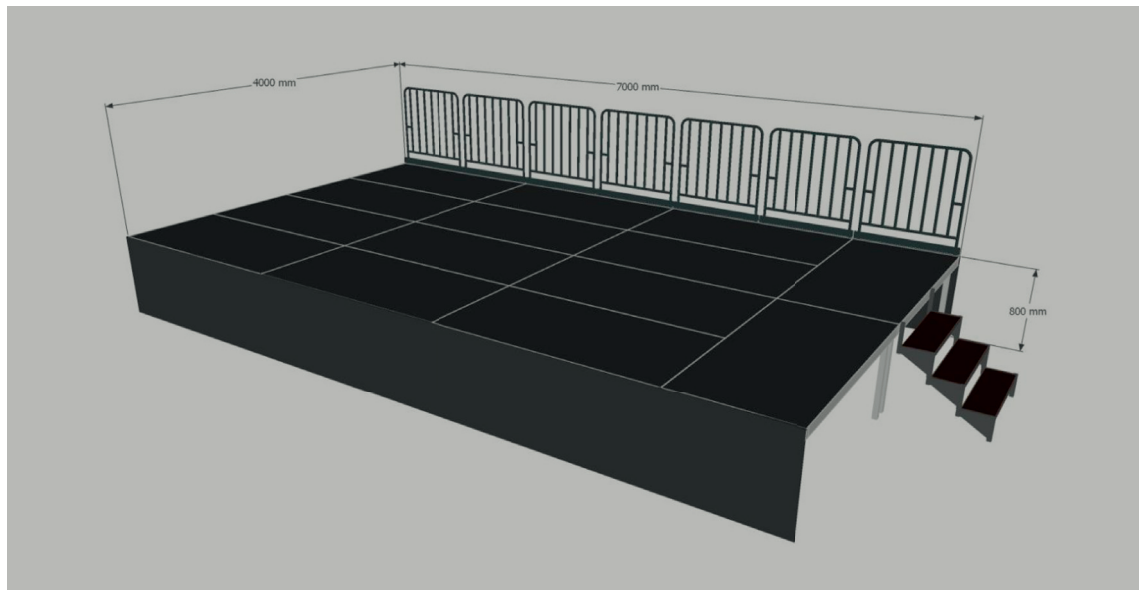

**GRAND JUNCTION - HOUSE EQUIPMENT**

AUDIO
OHULHDGLHHDNHU
2 x QSC Audio CP8 1000W 8" Active speaker
1 x Behringer X 32 Mixing Desk
1 x Behringer S1* #C BC X
1 x Behringer D-800 8 Channel Active D=Box
2 x passive D=Vox
( x Shure Beta ) +
☒KXUH60
☒KXUH60
☒ODU☒IGLDSKUD☒FRQGHQVHU
☒SHQFLOFRQGHQVHU
☒EDVVGUXPPLF
☒FOLSRQG☒DPLPPLF
☒HQQKHLVHU☒UHOHVVV☒WHP☒WKHLWKHUODSHORUKDQGKHOGPLFURSKRQH
☒RPPLFVWDQGV
☒XVLFVWDQGV
☒XVLFVWDQGOL☒WV
☒LWDUVWDQGV
LIGHTING
☒WD☒/L☒WLQ☒WD☒:DVK/☒L☒WV☒SRWOL☒WV
☒HVQHOV☒LWH4☒7KHDWUHDUP☒WKEDUQGRRUV☒LWH.☒ITXL☒OHQW
/L☒WLQ☒WD☒7UXVV6WDQGVP:LGHWPWR☒L☒W☒WKN
0D☒F☒L☒WLQ☒RQ☒H
AV
3RUWDEOH/DU☒☒OGLQ☒HDU3URMHFWLRQ6FUHHQ
6RQ☒3/3☒URMHFWRUOXPHQODVHUSURMHFWRU
PILEUH☒,FDEOH

**STAGE SPECIFICATION**

Stage Size:	7000 x 4000mm	
Stage Height:	400mm, 800mm and 1200mm available	
Platform Type:	Alu Rapid 2000 x 1000mm	
Platform Connection:	Klemmfix connector	
Platform Finish:	Black stained beech veneered blockboard	
Steps:	No. Sets of 3-tread System steps	No. 1-tread System step
Handrails:	In-filled handrails to rear and side of stage	
Skirting:	Valance curtains 800mm deep to front and sides of stage	