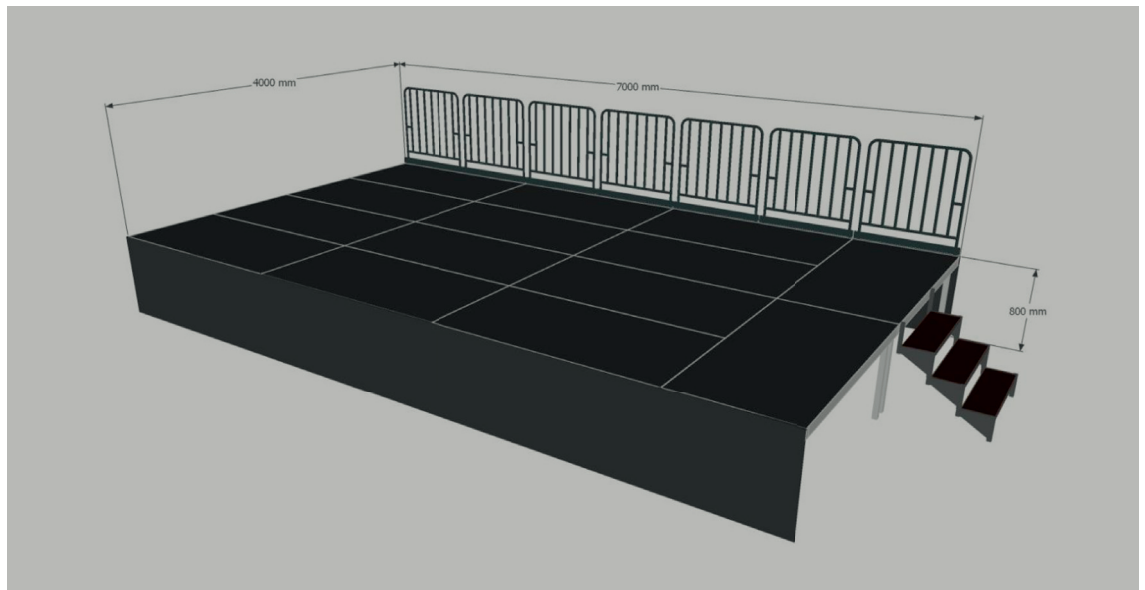

**GRAND JUNCTION - HOUSE EQUIPMENT**

AUDIO
8 x Electro Voice EKX12P 12" 2-Way Wood Enclosure Active Speaker 1500W x 8
Speaker Stands black
Microphone stands black
20U 19 Inch 10/32 Flat Pack Rack Cabinet 480mm/18.9" Deep R8500-20
Rack mounted horizontal 6-way power distribution
U16 Remote Control 16i/p Digital Mixer Built-In Wi-Fi 19" Rack
iPad Air 2 32GB
DBX DriveRack PA2 2x6 Sound Mgt Processor with Mobile Control 1U
Denon DN500BD Professional Network Media and BD player & rack kit
Or: 1 x Soundcraft EPM12 Multi-Format Mixer
Sennheiser EW100 G4-GB Lapel/Handheld System ME2II/835S Mic CH38 x 6
SM58 x 3
LIGHTING
LED Stage Lighting 8 RGB Stage Wash LED Lights & 6 RGBW Spotlights
4 x LED Fresnels, BriteQ BT-Theatre warm 100EC with barndoors, warm white 1 Kw equivalent
Lighting/Stage Truss & Stands, 3m Wide, 1.2m to 3m Height with 100kg
AV
Portable Large Folding 159" Rear Projection 16:9 Screen
Panasonic WUXGA 6000 lumen installation projector Screen

**STAGE SPECIFICATION**

Stage Size:	7000 x 4000mm	
Stage Height:	400mm, 800mm and 1200mm available	
Platform Type:	Alu Rapid 2000 x 1000mm	
Platform Connection:	Klemmfix connector	
Platform Finish:	Black stained beech veneered blockboard	
Steps:	No. Sets of 3-tread System steps	No. 1-tread System step
Handrails:	In-filled handrails to rear and side of stage	
Skirting:	Valance curtains 800mm deep to front and sides of stage	