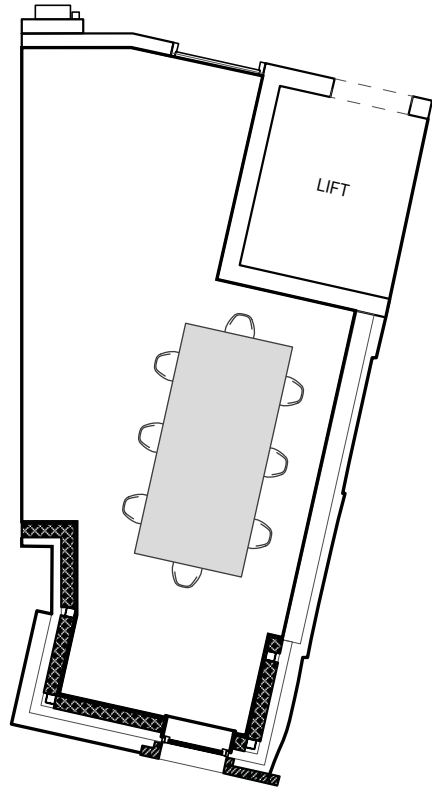

EVENT SPACE CAPACITIES

ROOM	THEATRE	CLASSROOM	U SHAPE/ CIRCLE	BOARDROOM	CABARET	CLUSTERS	BANQUET/ DINNER	STANDING BUFFET	AREA (M2)	FIXED PLASMA
STUDIO	32	26	30	20-24	24	24	-	-	60	

NEST

EVENT SPACE CAPACITIES

ROOM	THEATRE	CLASSROOM	U SHAPE/ CIRCLE	BOARDROOM	CABARET	CLUSTERS	BANQUET/ DINNER	STANDING BUFFET	AREA (M2)
NEST	N/A	N/A	10	8	N/A	N/A	-	-	19.5

UNDERCROFT. THEATRE ROOM

EVENT SPACE CAPACITIES	THEATRE	CLASSROOM	U SHAPE/ CIRCLE	BOARDROOM	CABARET	CLUSTERS	BANQUET/ DINNER	STANDING BUFFET	AREA (M2)
	95-150	-	45	-	95	110	110	185	-

UNDERCROFT. THEATRE

ROOM	THEATRE	CLASSROOM	U SHAPE/ CIRCLE	BOARDROOM	CABARET	CLUSTERS	BANQUET/ DINNER	STANDING BUFFET	AREA (M2)
UNDERCROFT	95-150	-	45	-	95	110	110	185	-

EVENT SPACE CAPACITIES

UNDERCROFT. CONFERENCE

EVENT SPACE CAPACITIES	THEATRE	CLASSROOM	U SHAPE/ CIRCLE	BOARDROOM	CABARET	CLUSTERS	BANQUET/ DINNER	STANDING BUFFET	AREA (M2)
	95-150	-	45	-	95	110	110	185	-

UNDERCROFT. BANQUETING

EVENT SPACE CAPACITIES									
ROOM	THEATRE	CLASSROOM	U SHAPE/ CIRCLE	BOARDROOM	CABARET	CLUSTERS	BANQUET/ DINNER	STANDING BUFFET	AREA (M2)
UNDERCROFT	95-150	-	45	-	95	110	110	185	-