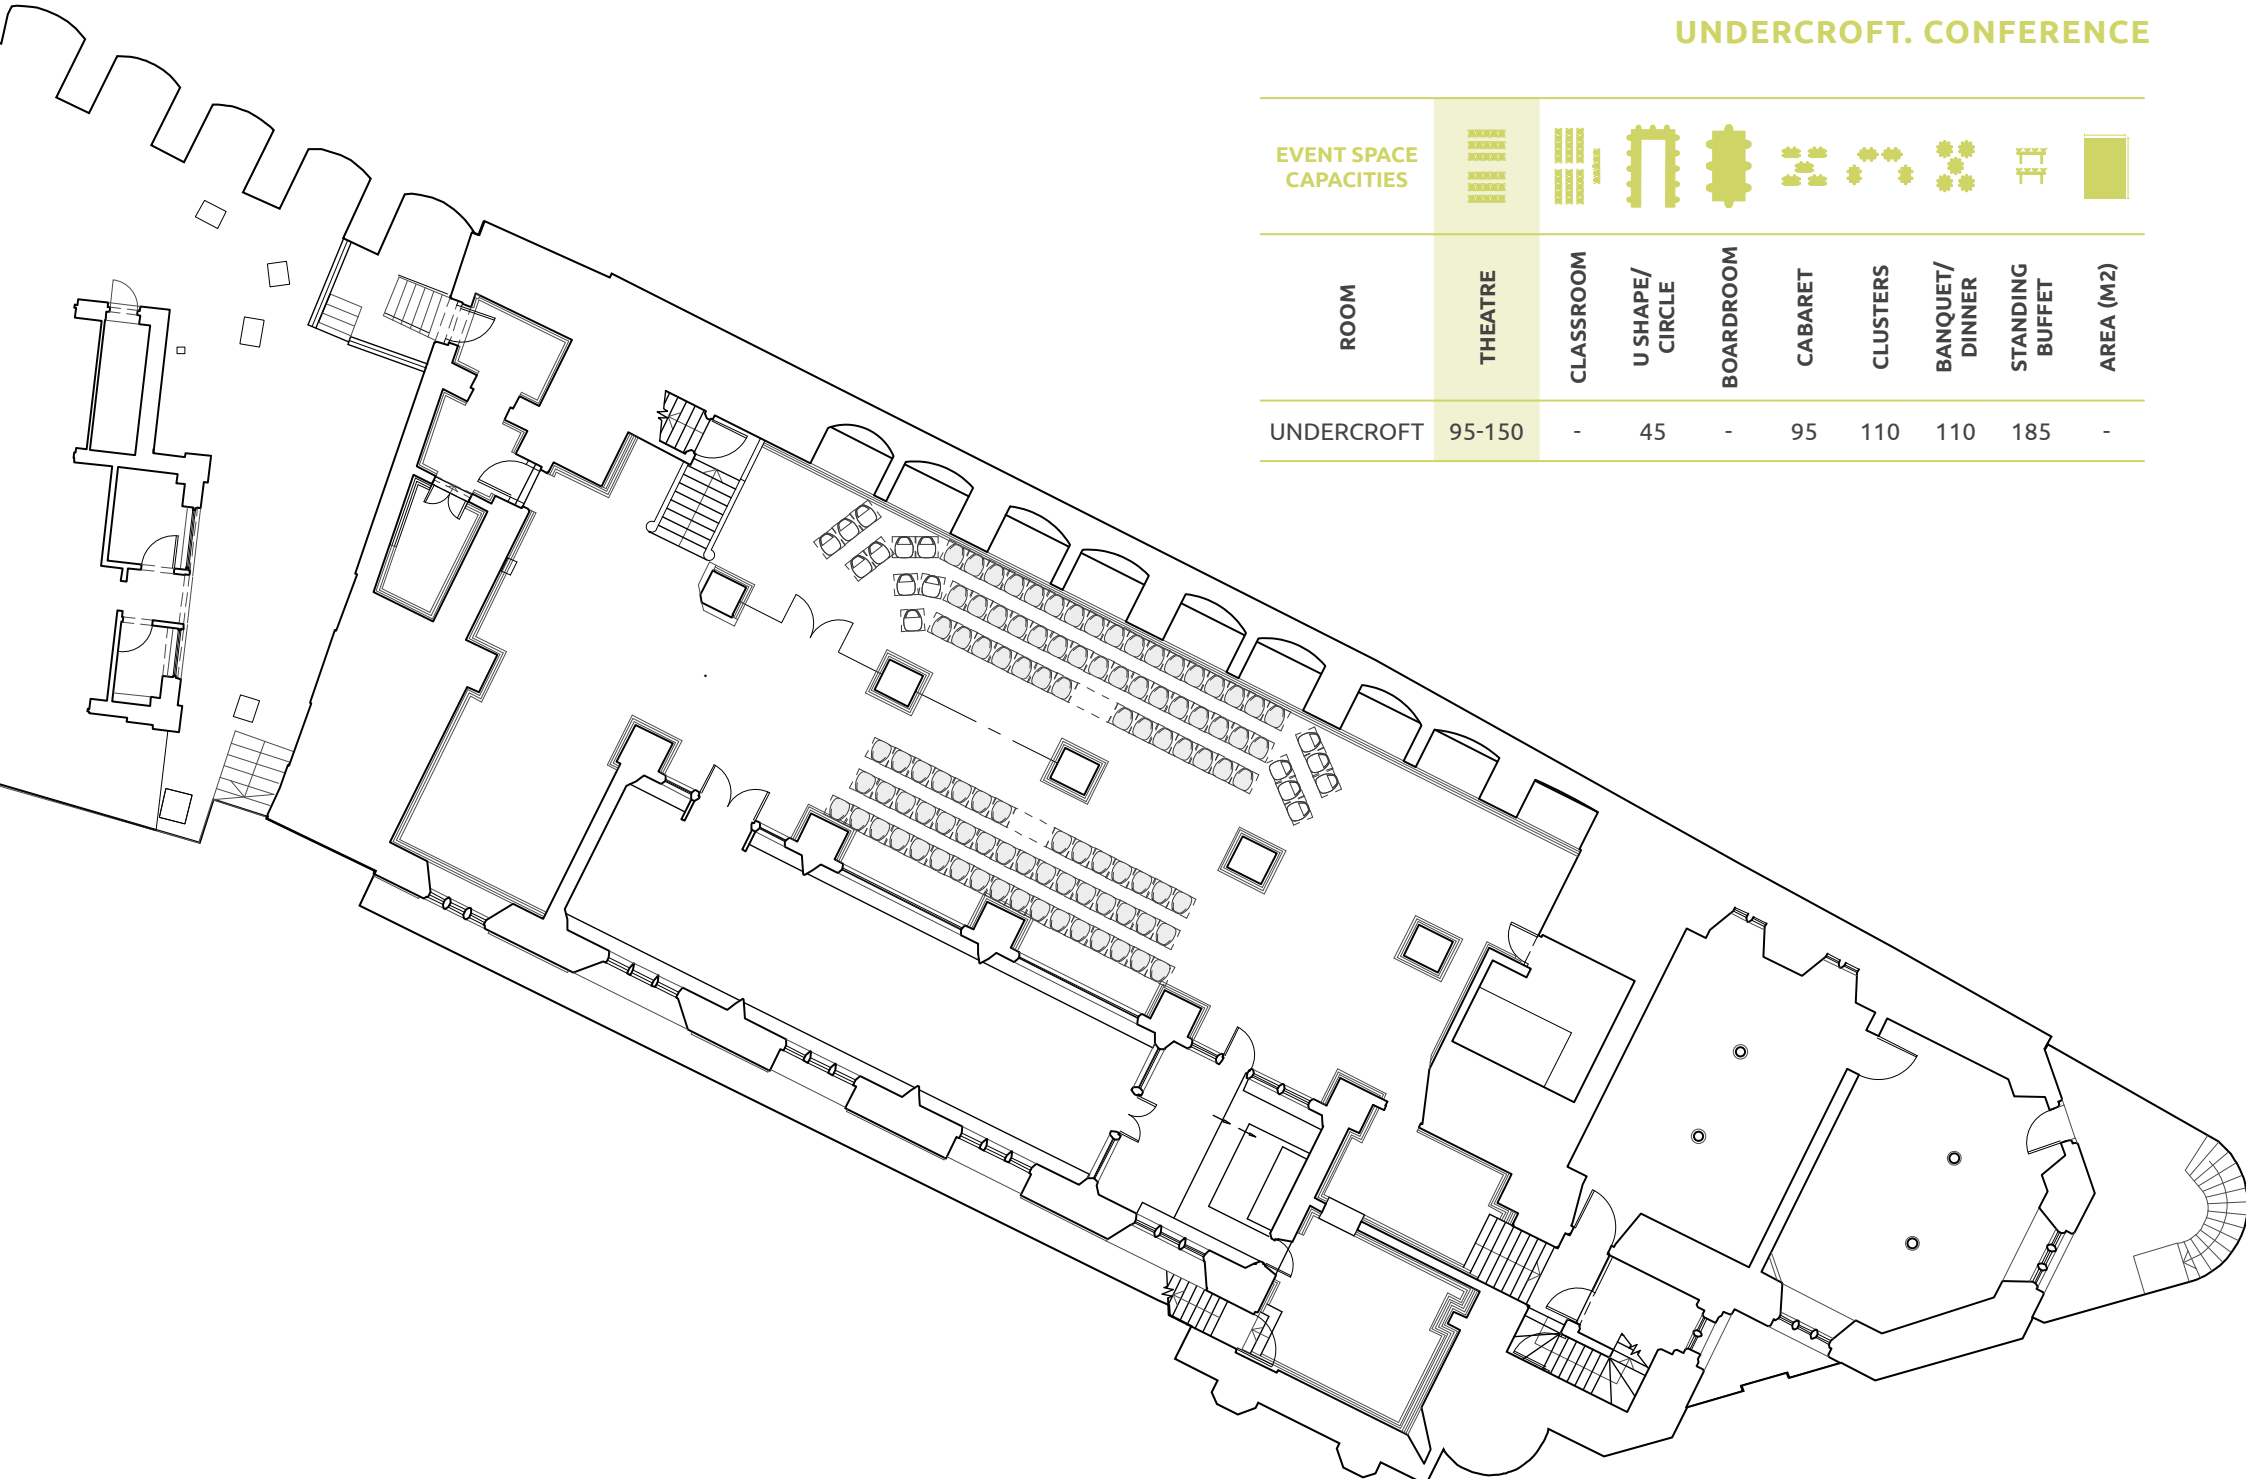

ROOM	THEATRE	CLASSROOM	U SHAPE/ CIRCLE	BOARDROOM	CABARET	CLUSTERS	BANQUET/ DINNER	STANDING BUFFET	AREA (M2)
NEST	N/A	N/A	10	8	N/A	N/A	-	-	19.5

UNDERCROFT. THEATRE ROOM

EVENT SPACE CAPACITIES	THEATRE	CLASSROOM	U SHAPE/ CIRCLE	BOARDROOM	CABARET	CLUSTERS	BANQUET/ DINNER	STANDING BUFFET	AREA (M2)
	95-150	-	45	-	95	110	110	185	-

UNDERCROFT. THEATRE

ROOM	THEATRE	CLASSROOM	U SHAPE/ CIRCLE	BOARDROOM	CABARET	CLUSTERS	BANQUET/ DINNER	STANDING BUFFET	AREA (M2)
UNDERCROFT	95-150	-	45	-	95	110	110	185	-

EVENT SPACE CAPACITIES

UNDERCROFT. CONFERENCE

EVENT SPACE CAPACITIES	THEATRE	CLASSROOM	U SHAPE/ CIRCLE	BOARDROOM	CABARET	CLUSTERS	BANQUET/ DINNER	STANDING BUFFET	AREA (M2)
	95-150	-	45	-	95	110	110	185	-

UNDERCROFT. BANQUETING

EVENT SPACE CAPACITIES									
ROOM	THEATRE	CLASSROOM	U SHAPE/ CIRCLE	BOARDROOM	CABARET	CLUSTERS	BANQUET/ DINNER	STANDING BUFFET	AREA (M2)
UNDERCROFT	95-150	-	45	-	95	110	110	185	-