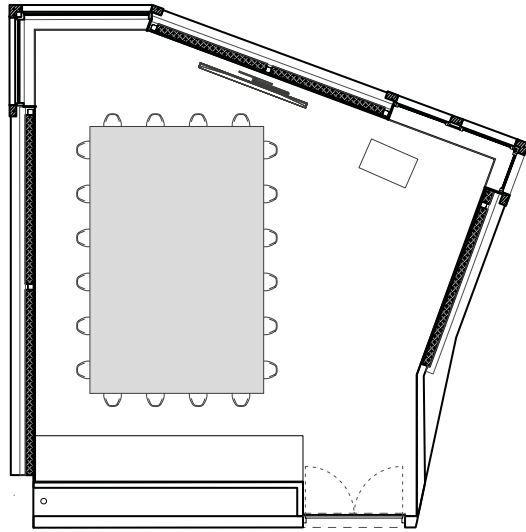

EVENT SPACE CAPACITIES

ROOM	THEATRE	CLASSROOM	U SHAPE/ CIRCLE	BOARDROOM	CABARET	CLUSTERS	BANQUET/ DINNER	STANDING BUFFET	AREA (M2)	FIXED PLASMA
STUDIO	32	26	30	20-24	24	24	-	-	60	

NEST

EVENT SPACE CAPACITIES

ROOM	THEATRE	CLASSROOM	U SHAPE/ CIRCLE	BOARDROOM	CABARET	CLUSTERS	BANQUET/ DINNER	STANDING BUFFET	AREA (M2)
NEST	N/A	N/A	10	8	N/A	N/A	-	-	19.5

UNDERCROFT. THEATRE ROOM

EVENT SPACE CAPACITIES	THEATRE	CLASSROOM	U SHAPE/ CIRCLE	BOARDROOM	CABARET	CLUSTERS	BANQUET/ DINNER	STANDING BUFFET	AREA (M2)
	95-150	-	45	-	95	110	110	185	-

UNDERCROFT. THEATRE

ROOM	THEATRE	CLASSROOM	U SHAPE/ CIRCLE	BOARDROOM	CABARET	CLUSTERS	BANQUET/ DINNER	STANDING BUFFET	AREA (M2)
UNDERCROFT	95-150	-	45	-	95	110	110	185	-

EVENT SPACE CAPACITIES

UNDERCROFT. CONFERENCE

EVENT SPACE CAPACITIES	THEATRE	CLASSROOM	U SHAPE/ CIRCLE	BOARDROOM	CABARET	CLUSTERS	BANQUET/ DINNER	STANDING BUFFET	AREA (M2)
	95-150	-	45	-	95	110	110	185	-

UNDERCROFT. BANQUETING

EVENT SPACE CAPACITIES									
ROOM	THEATRE	CLASSROOM	U SHAPE/ CIRCLE	BOARDROOM	CABARET	CLUSTERS	BANQUET/ DINNER	STANDING BUFFET	AREA (M2)
UNDERCROFT	95-150	-	45	-	95	110	110	185	-