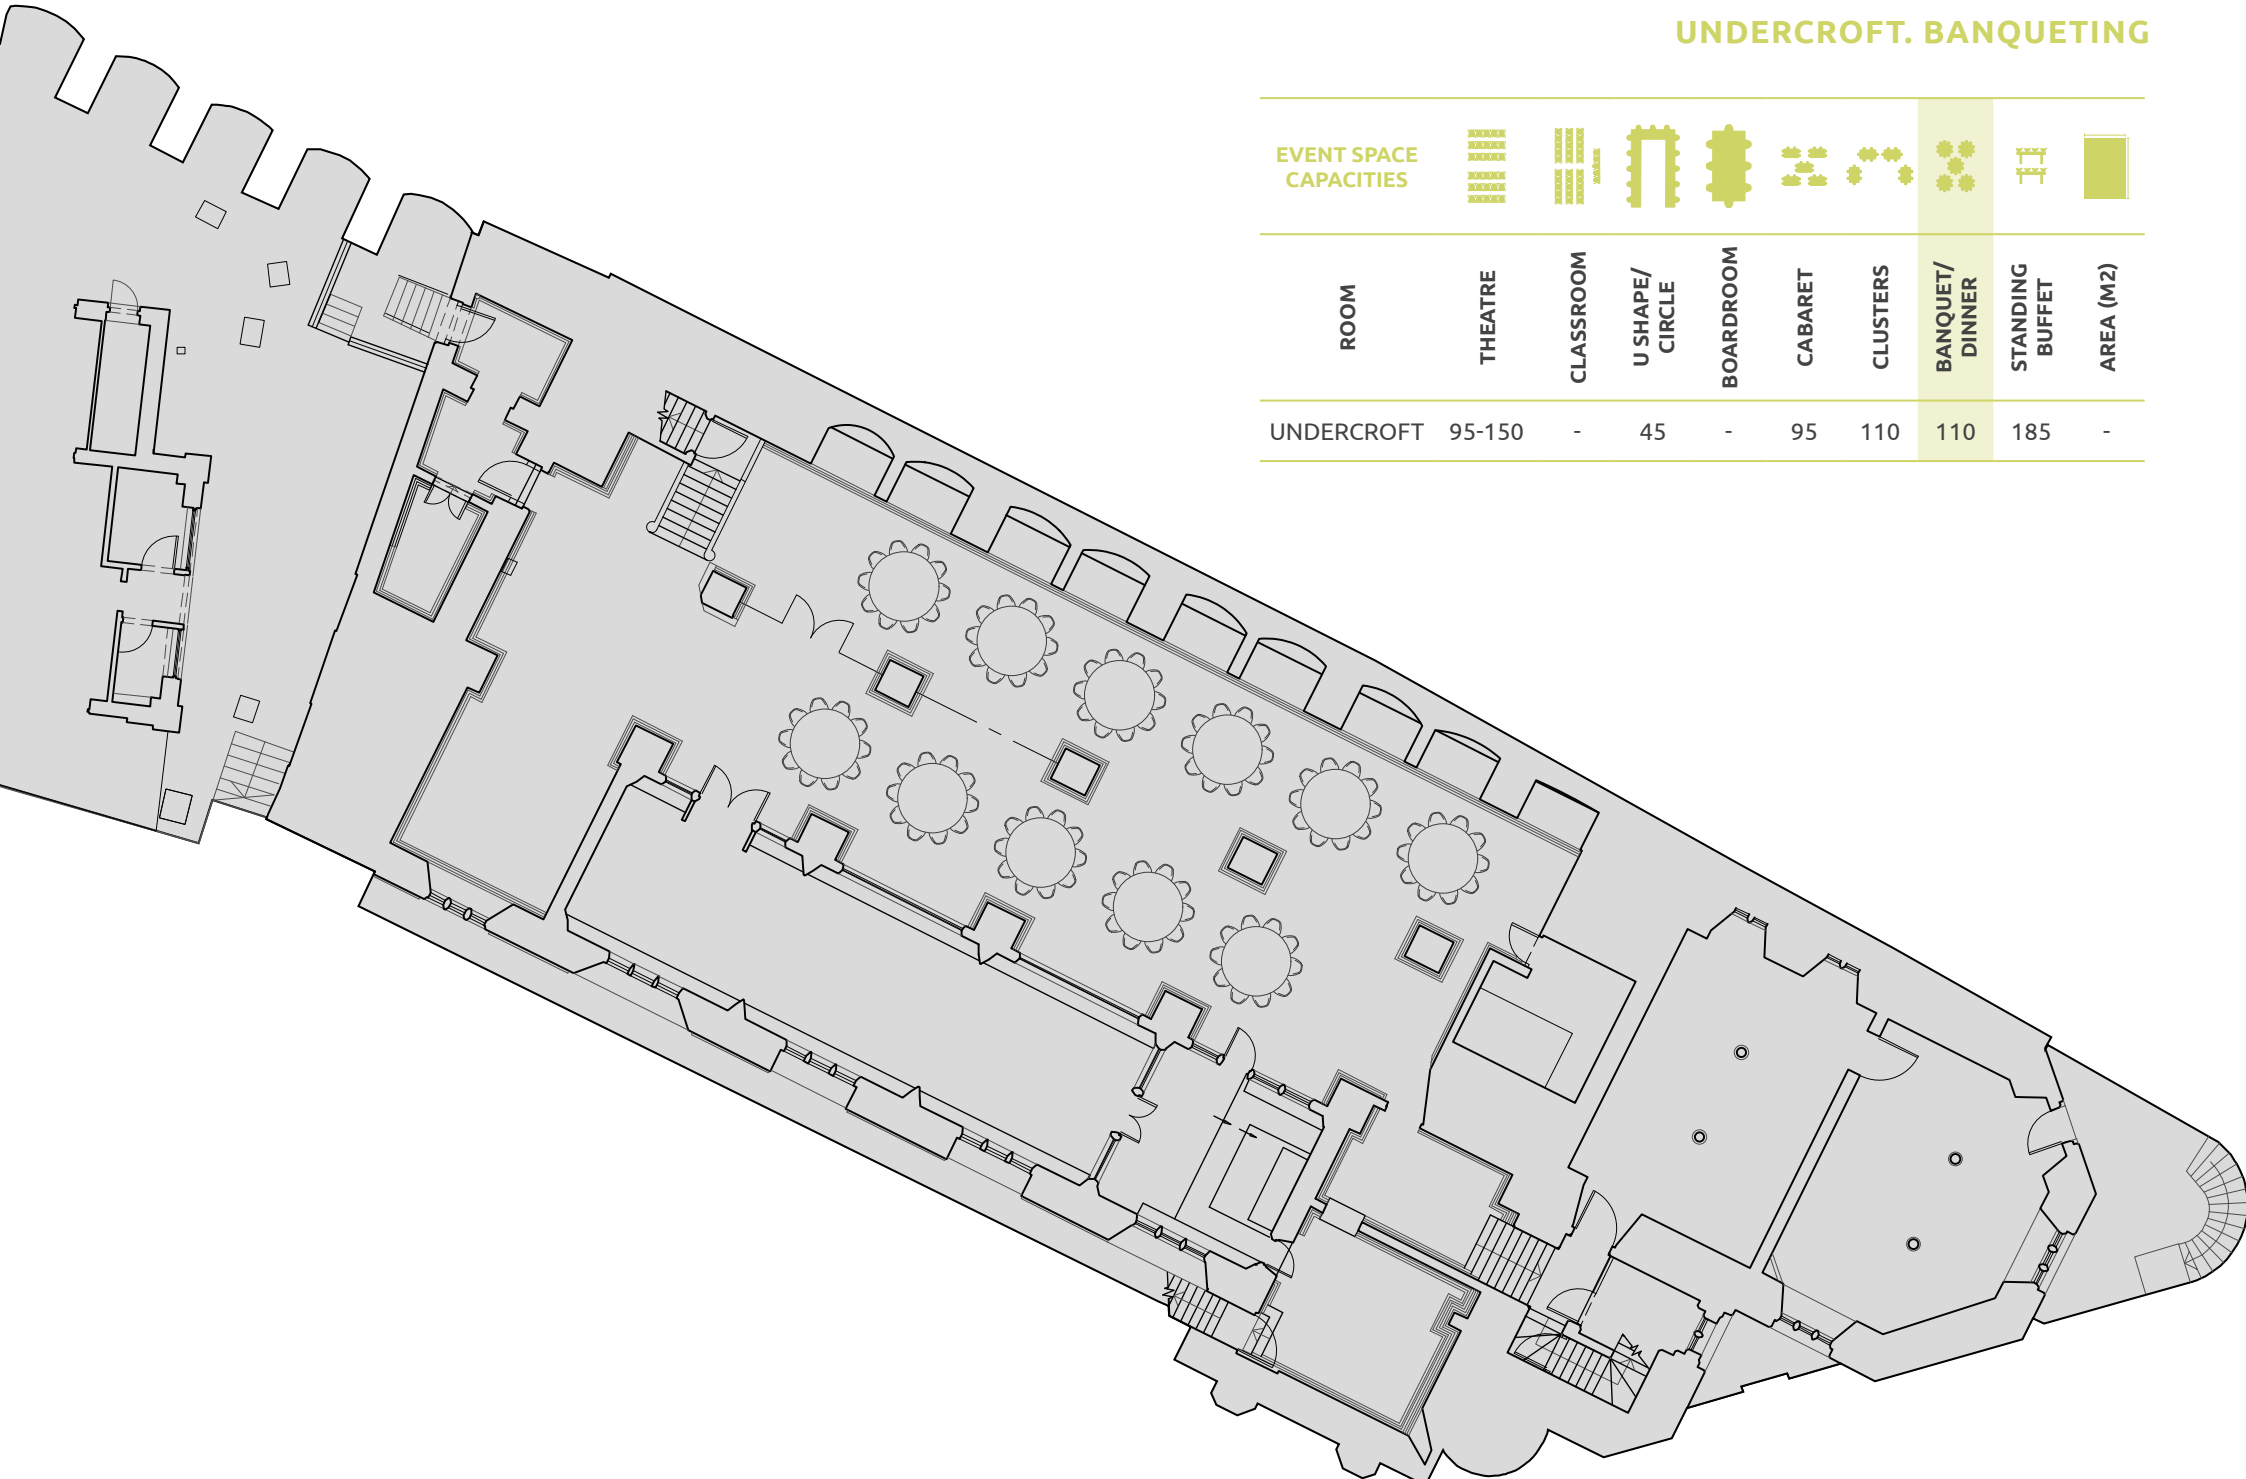

ROOM	THEATRE	CLASSROOM	U SHAPE/ CIRCLE	BOARDROOM	CABARET	CLUSTERS	BANQUET/ DINNER	STANDING BUFFET	AREA (M2)
NEST	N/A	N/A	10	8	N/A	N/A	-	-	19.5

UNDERCROFT. THEATRE ROOM

EVENT SPACE CAPACITIES	THEATRE	CLASSROOM	U SHAPE/ CIRCLE	BOARDROOM	CABARET	CLUSTERS	BANQUET/ DINNER	STANDING BUFFET	AREA (M2)
	95-150	-	45	-	95	110	110	185	-

UNDERCROFT. THEATRE

ROOM	THEATRE	CLASSROOM	U SHAPE/ CIRCLE	BOARDROOM	CABARET	CLUSTERS	BANQUET/ DINNER	STANDING BUFFET	AREA (M2)
UNDERCROFT	95-150	-	45	-	95	110	110	185	-

EVENT SPACE CAPACITIES

UNDERCROFT. CONFERENCE

EVENT SPACE CAPACITIES	THEATRE	CLASSROOM	U SHAPE/ CIRCLE	BOARDROOM	CABARET	CLUSTERS	BANQUET/ DINNER	STANDING BUFFET	AREA (M2)
	95-150	-	45	-	95	110	110	185	-

UNDERCROFT. BANQUETING

EVENT SPACE CAPACITIES									
ROOM	THEATRE	CLASSROOM	U SHAPE/ CIRCLE	BOARDROOM	CABARET	CLUSTERS	BANQUET/ DINNER	STANDING BUFFET	AREA (M2)
UNDERCROFT	95-150	-	45	-	95	110	110	185	-