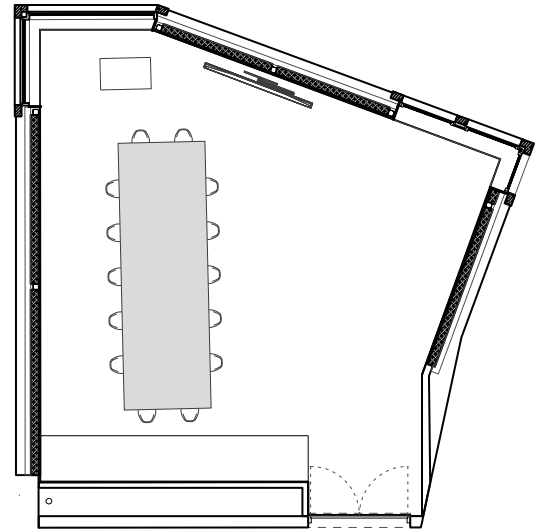

EVENT SPACE CAPACITIES

ROOM	THEATRE	CLASSROOM	U SHAPE/ CIRCLE	BOARDROOM	CABARET	CLUSTERS	BANQUET/ DINNER	STANDING BUFFET	AREA (M2)	FIXED PLASMA
STUDIO	32	26	30	20-24	24	24	-	-	60	

NEST

EVENT SPACE CAPACITIES

ROOM	THEATRE	CLASSROOM	U SHAPE/ CIRCLE	BOARDROOM	CABARET	CLUSTERS	BANQUET/ DINNER	STANDING BUFFET	AREA (M2)
NEST	N/A	N/A	10	8	N/A	N/A	-	-	19.5

UNDERCROFT. THEATRE ROOM

EVENT SPACE CAPACITIES	THEATRE	CLASSROOM	U SHAPE/ CIRCLE	BOARDROOM	CABARET	CLUSTERS	BANQUET/ DINNER	STANDING BUFFET	AREA (M2)
	95-150	-	45	-	95	110	110	185	-

UNDERCROFT. THEATRE

ROOM	THEATRE	CLASSROOM	U SHAPE/ CIRCLE	BOARDROOM	CABARET	CLUSTERS	BANQUET/ DINNER	STANDING BUFFET	AREA (M2)
UNDERCROFT	95-150	-	45	-	95	110	110	185	-

EVENT SPACE CAPACITIES

UNDERCROFT. CONFERENCE

EVENT SPACE CAPACITIES	THEATRE	CLASSROOM	U SHAPE/ CIRCLE	BOARDROOM	CABARET	CLUSTERS	BANQUET/ DINNER	STANDING BUFFET	AREA (M2)
	95-150	-	45	-	95	110	110	185	-

UNDERCROFT. BANQUETING

EVENT SPACE CAPACITIES									
ROOM	THEATRE	CLASSROOM	U SHAPE/ CIRCLE	BOARDROOM	CABARET	CLUSTERS	BANQUET/ DINNER	STANDING BUFFET	AREA (M2)
UNDERCROFT	95-150	-	45	-	95	110	110	185	-