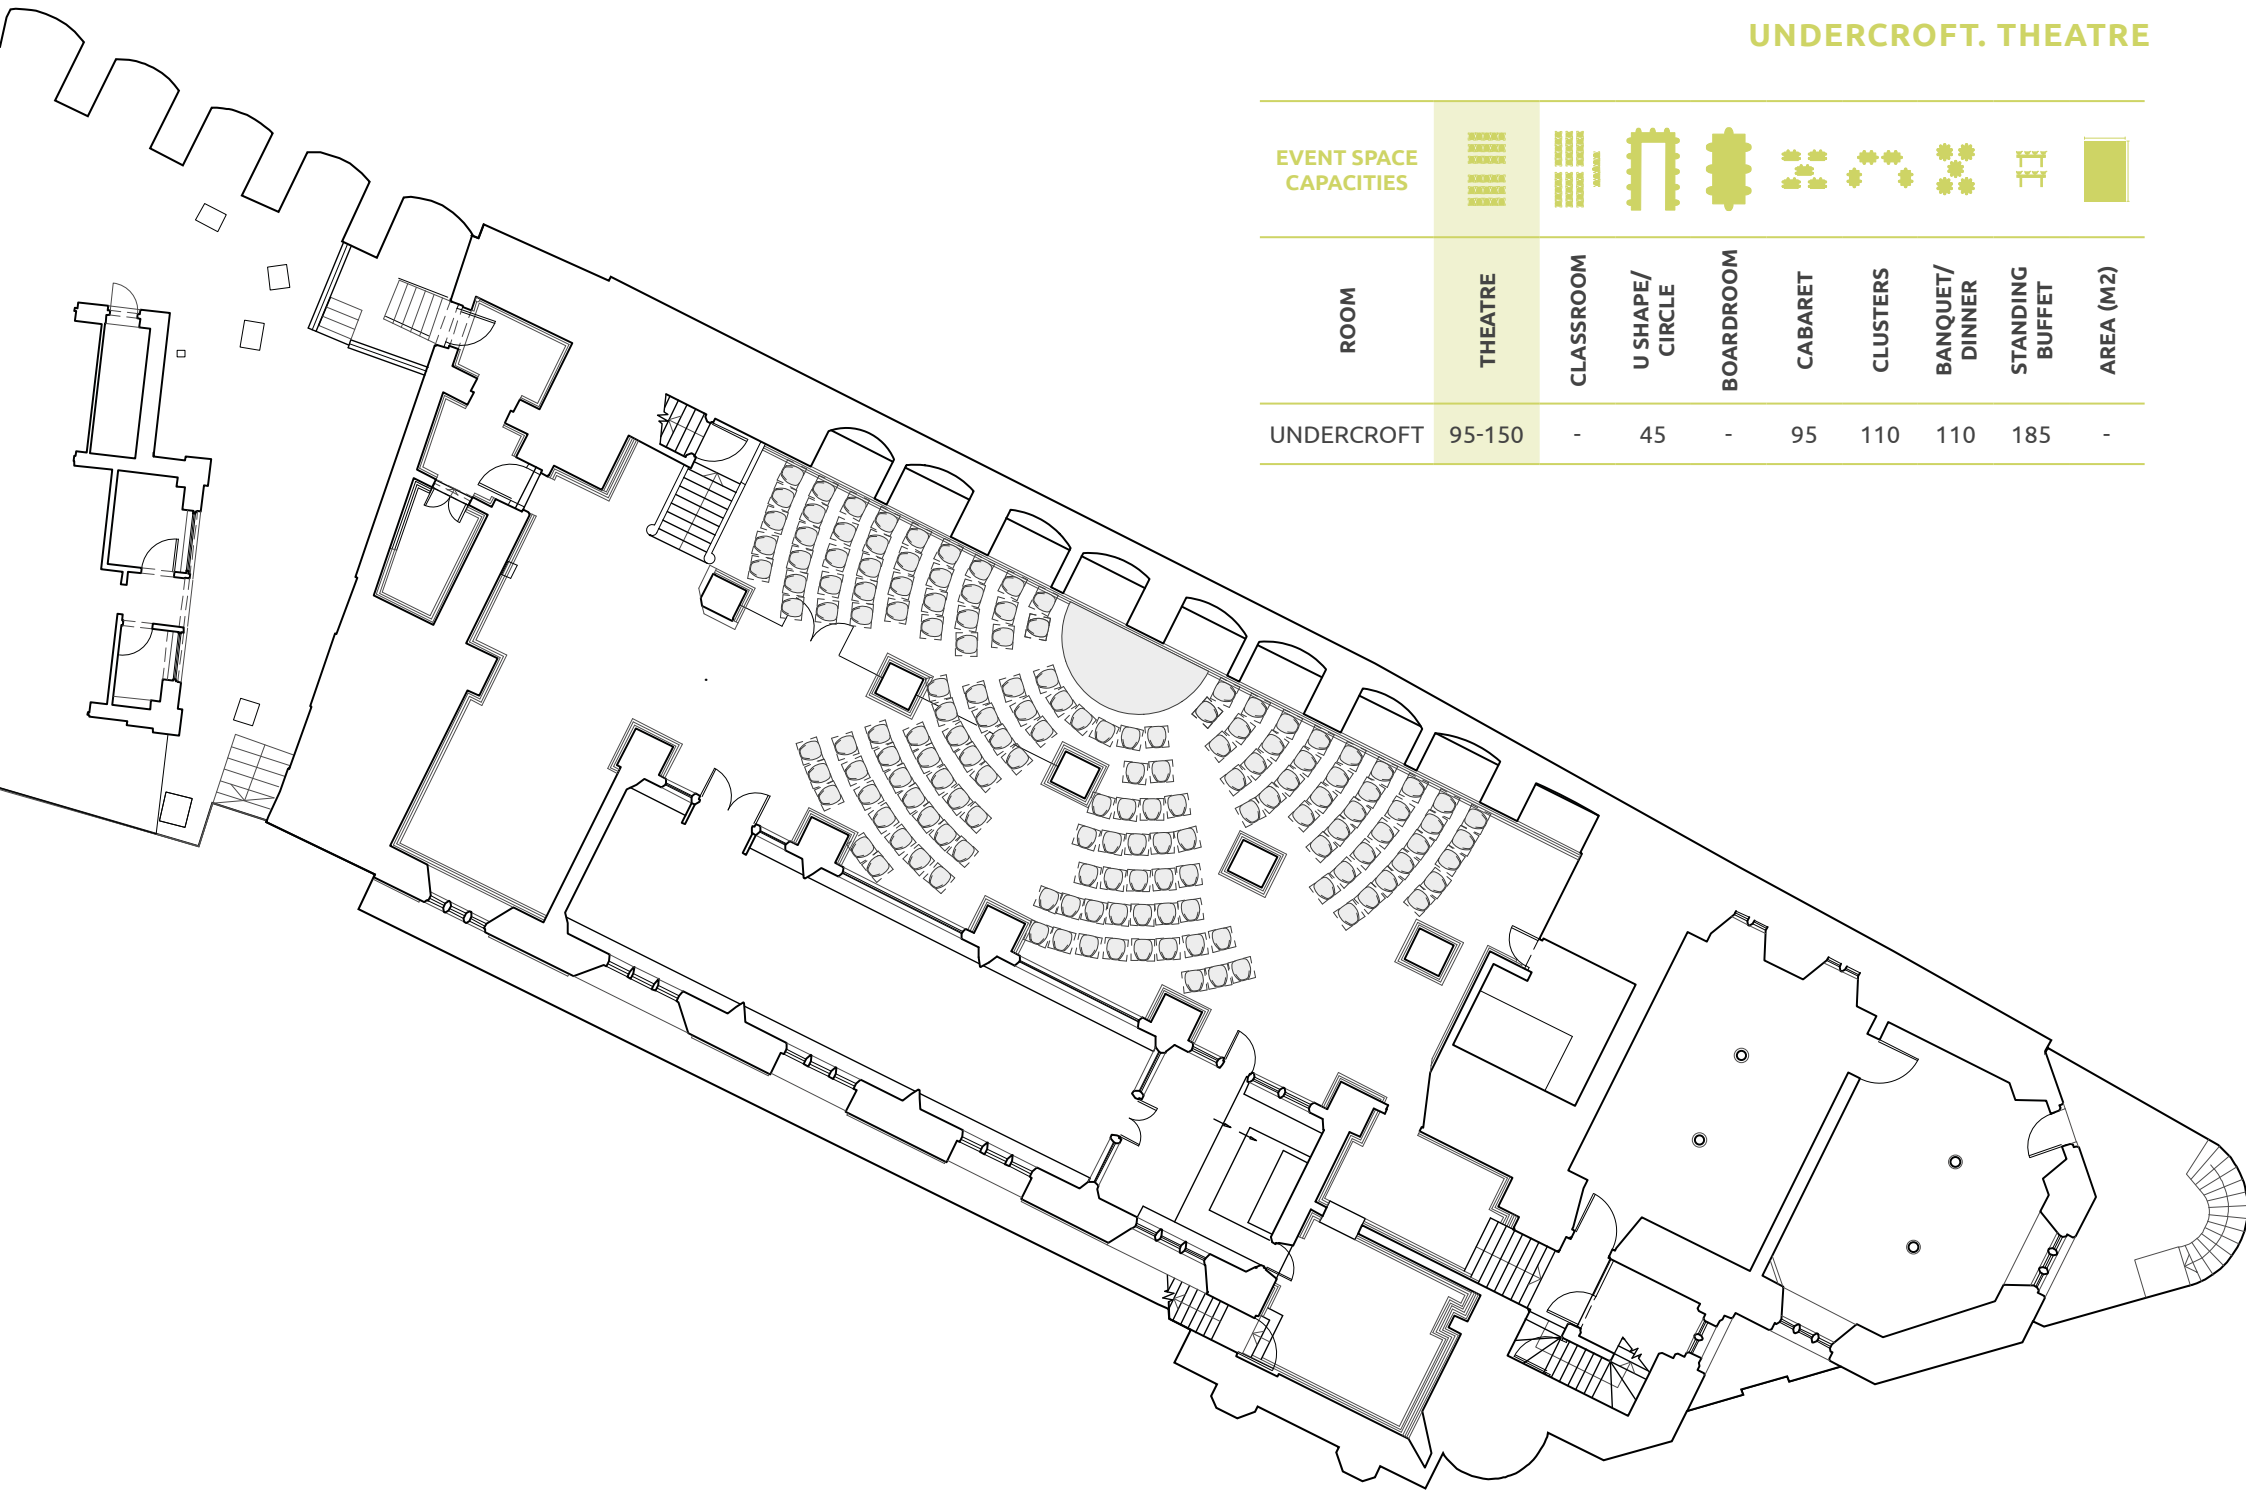

EVENT SPACE CAPACITIES

ROOM	THEATRE	CLASSROOM	U SHAPE/ CIRCLE	BOARDROOM	CABARET	CLUSTERS	BANQUET/ DINNER	STANDING BUFFET	AREA (M2)	FIXED PLASMA
STUDIO	32	26	30	20-24	24	24	-	-	60	

NEST

EVENT SPACE CAPACITIES

ROOM	THEATRE	CLASSROOM	U SHAPE/ CIRCLE	BOARDROOM	CABARET	CLUSTERS	BANQUET/ DINNER	STANDING BUFFET	AREA (M2)
NEST	N/A	N/A	10	8	N/A	N/A	-	-	19.5

UNDERCROFT. THEATRE ROOM

EVENT SPACE CAPACITIES	THEATRE	CLASSROOM	U SHAPE/ CIRCLE	BOARDROOM	CABARET	CLUSTERS	BANQUET/ DINNER	STANDING BUFFET	AREA (M2)
	95-150	-	45	-	95	110	110	185	-

UNDERCROFT. THEATRE

ROOM	THEATRE	CLASSROOM	U SHAPE/ CIRCLE	BOARDROOM	CABARET	CLUSTERS	BANQUET/ DINNER	STANDING BUFFET	AREA (M2)
UNDERCROFT	95-150	-	45	-	95	110	110	185	-

EVENT SPACE CAPACITIES

UNDERCROFT. CONFERENCE

EVENT SPACE CAPACITIES	THEATRE	CLASSROOM	U SHAPE/ CIRCLE	BOARDROOM	CABARET	CLUSTERS	BANQUET/ DINNER	STANDING BUFFET	AREA (M2)
	95-150	-	45	-	95	110	110	185	-

UNDERCROFT. BANQUETING

EVENT SPACE CAPACITIES									
ROOM	THEATRE	CLASSROOM	U SHAPE/ CIRCLE	BOARDROOM	CABARET	CLUSTERS	BANQUET/ DINNER	STANDING BUFFET	AREA (M2)
UNDERCROFT	95-150	-	45	-	95	110	110	185	-