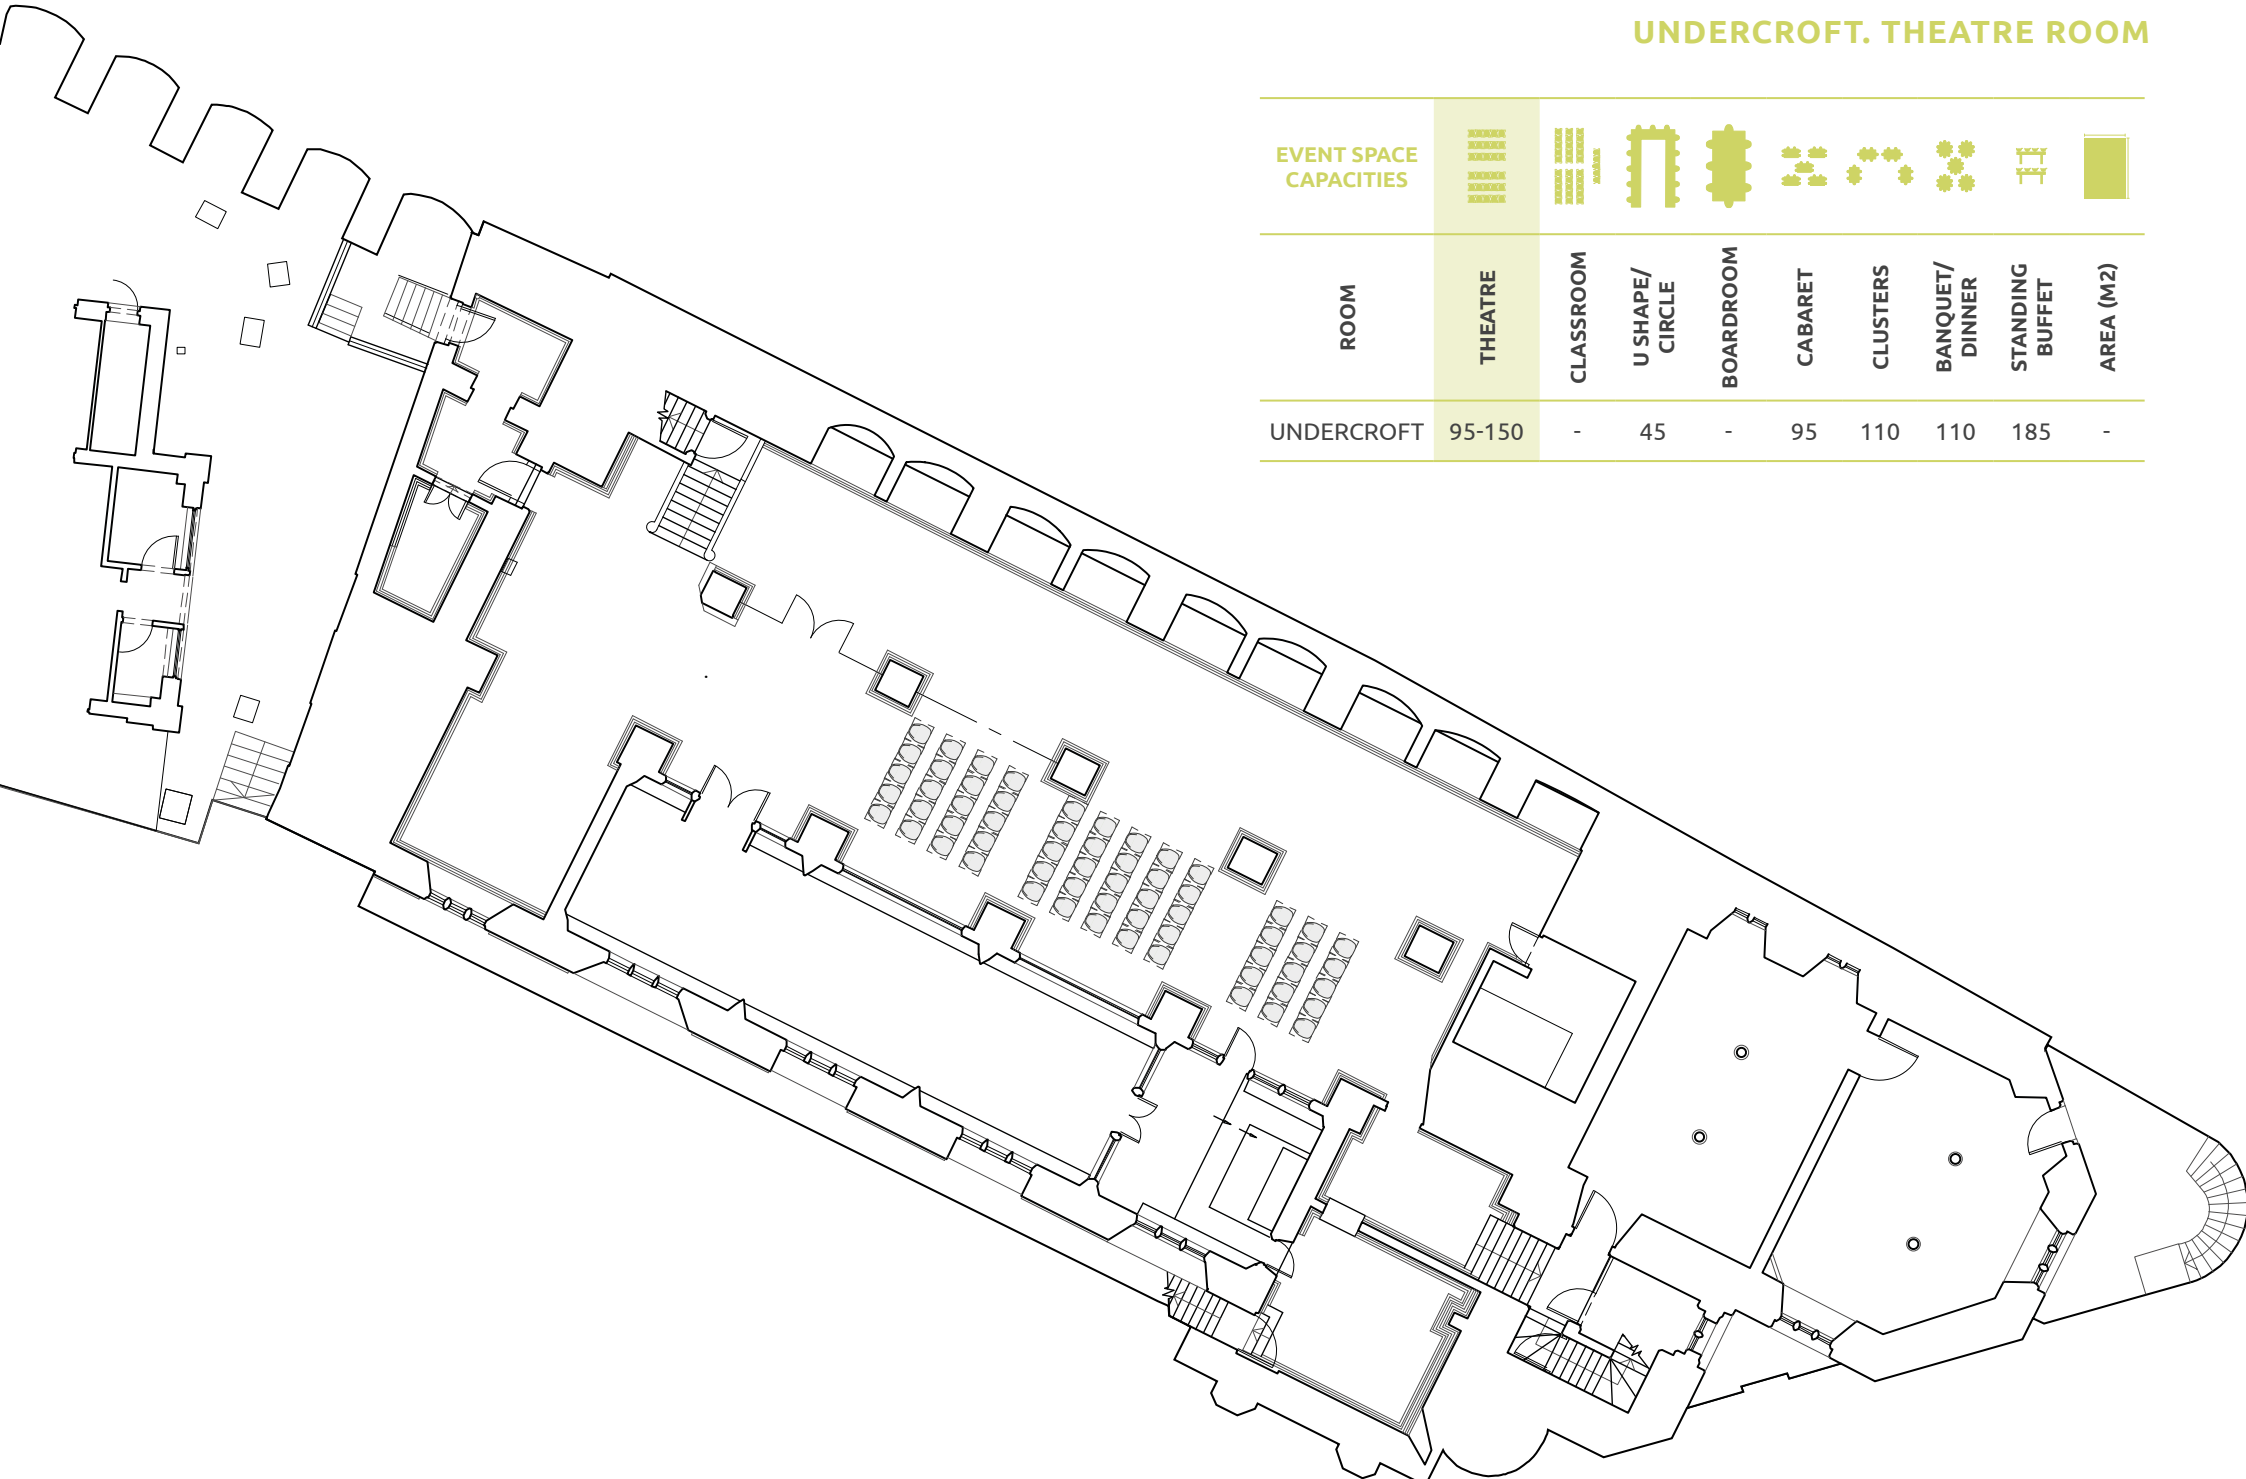

EVENT SPACE CAPACITIES

ROOM	THEATRE	CLASSROOM	U SHAPE/ CIRCLE	BOARDROOM	CABARET	CLUSTERS	BANQUET/ DINNER	STANDING BUFFET	AREA (M2)	FIXED PLASMA
STUDIO	32	26	30	20-24	24	24	-	-	60	

NEST

EVENT SPACE CAPACITIES

ROOM	THEATRE	CLASSROOM	U SHAPE/ CIRCLE	BOARDROOM	CABARET	CLUSTERS	BANQUET/ DINNER	STANDING BUFFET	AREA (M2)
NEST	N/A	N/A	10	8	N/A	N/A	-	-	19.5

UNDERCROFT. THEATRE ROOM

EVENT SPACE CAPACITIES	THEATRE	CLASSROOM	U SHAPE/ CIRCLE	BOARDROOM	CABARET	CLUSTERS	BANQUET/ DINNER	STANDING BUFFET	AREA (M2)
	95-150	-	45	-	95	110	110	185	-

UNDERCROFT. THEATRE

ROOM	THEATRE	CLASSROOM	U SHAPE/ CIRCLE	BOARDROOM	CABARET	CLUSTERS	BANQUET/ DINNER	STANDING BUFFET	AREA (M2)
UNDERCROFT	95-150	-	45	-	95	110	110	185	-

EVENT SPACE CAPACITIES

UNDERCROFT. CONFERENCE

EVENT SPACE CAPACITIES	THEATRE	CLASSROOM	U SHAPE/ CIRCLE	BOARDROOM	CABARET	CLUSTERS	BANQUET/ DINNER	STANDING BUFFET	AREA (M2)
	95-150	-	45	-	95	110	110	185	-

UNDERCROFT. BANQUETING

EVENT SPACE CAPACITIES									
ROOM	THEATRE	CLASSROOM	U SHAPE/ CIRCLE	BOARDROOM	CABARET	CLUSTERS	BANQUET/ DINNER	STANDING BUFFET	AREA (M2)
UNDERCROFT	95-150	-	45	-	95	110	110	185	-