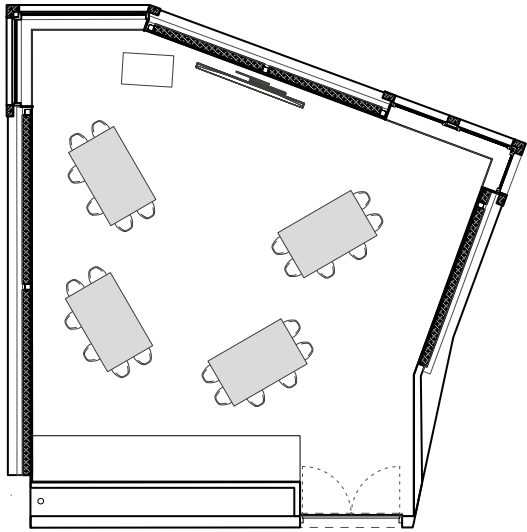

EVENT SPACE CAPACITIES

ROOM	THEATRE	CLASSROOM	U SHAPE/ CIRCLE	BOARDROOM	CABARET	CLUSTERS	BANQUET/ DINNER	STANDING BUFFET	AREA (M2)	FIXED PLASMA
STUDIO	32	26	30	20-24	24	24	-	-	60	

NEST

EVENT SPACE CAPACITIES

ROOM	THEATRE	CLASSROOM	U SHAPE/ CIRCLE	BOARDROOM	CABARET	CLUSTERS	BANQUET/ DINNER	STANDING BUFFET	AREA (M2)
NEST	N/A	N/A	10	8	N/A	N/A	-	-	19.5

UNDERCROFT. THEATRE ROOM

EVENT SPACE CAPACITIES	THEATRE	CLASSROOM	U SHAPE/ CIRCLE	BOARDROOM	CABARET	CLUSTERS	BANQUET/ DINNER	STANDING BUFFET	AREA (M2)
	95-150	-	45	-	95	110	110	185	-

UNDERCROFT. THEATRE

ROOM	THEATRE	CLASSROOM	U SHAPE/ CIRCLE	BOARDROOM	CABARET	CLUSTERS	BANQUET/ DINNER	STANDING BUFFET	AREA (M2)
UNDERCROFT	95-150	-	45	-	95	110	110	185	-

EVENT SPACE CAPACITIES

UNDERCROFT. CONFERENCE

EVENT SPACE CAPACITIES	THEATRE	CLASSROOM	U SHAPE/ CIRCLE	BOARDROOM	CABARET	CLUSTERS	BANQUET/ DINNER	STANDING BUFFET	AREA (M2)
	95-150	-	45	-	95	110	110	185	-

UNDERCROFT. BANQUETING

EVENT SPACE CAPACITIES									
ROOM	THEATRE	CLASSROOM	U SHAPE/ CIRCLE	BOARDROOM	CABARET	CLUSTERS	BANQUET/ DINNER	STANDING BUFFET	AREA (M2)
UNDERCROFT	95-150	-	45	-	95	110	110	185	-